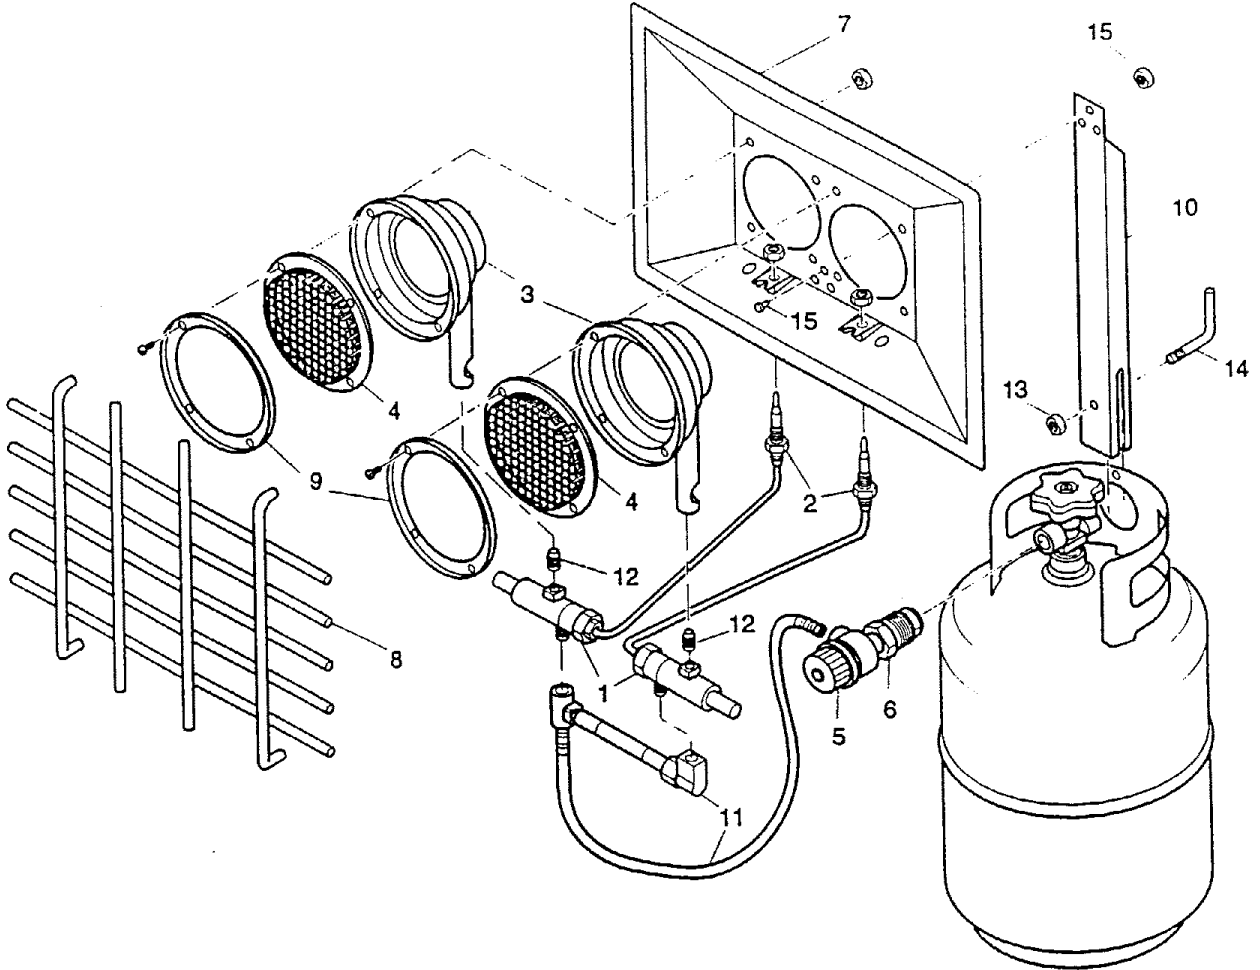

HD24A Heat Demon Infra-Red TANK TOP Heater

9. ILLUSTRATED PARTS LIST

This list contains replaceable parts used in your heater. When ordering parts, be sure to provide the correct model and serial numbers (from the model plate), then the part number and description of the desired part. Contact your local dealer or DESA International for replacement parts and information. Parts Department: 1-800-972-7879 • Technical Service: 1-800-323-5190

KEY NO.	PART NUMBER	DESCRIPTION	QTY.
1	E73116	Safety Shutoff Assembly (Includes orifice)	2
2	E73117	12" Long Thermocouple Lead (Includes nuts and tubing)	2
3	E73122	Plenum Assembly Complete	2
4	E73164	Screen Assembly (Includes nuts and bolts)	2
5	E73410	Regulator Hi•Med•Lo•Off	1
6	E73615	Regulator Hi•Med•Lo•Off Assembly (Includes fuel gas connector)	1
7	E75603	Reflector	1
8	E75602	Wire Guard	1
9	E75608	Metal Ring	2
10	E75624	Collar Mounting Bracket Assembly	1
11	E75647	Hose Assembly	1
12	E75784	.018 Orifice	2
13	E75615	90° Locking Handle (3/8" diameter)	1
14	E75616	3/8 - 16" Locking Nut	1
15	E73635	Bolt Set (Reflector to collar mounting bracket)	1