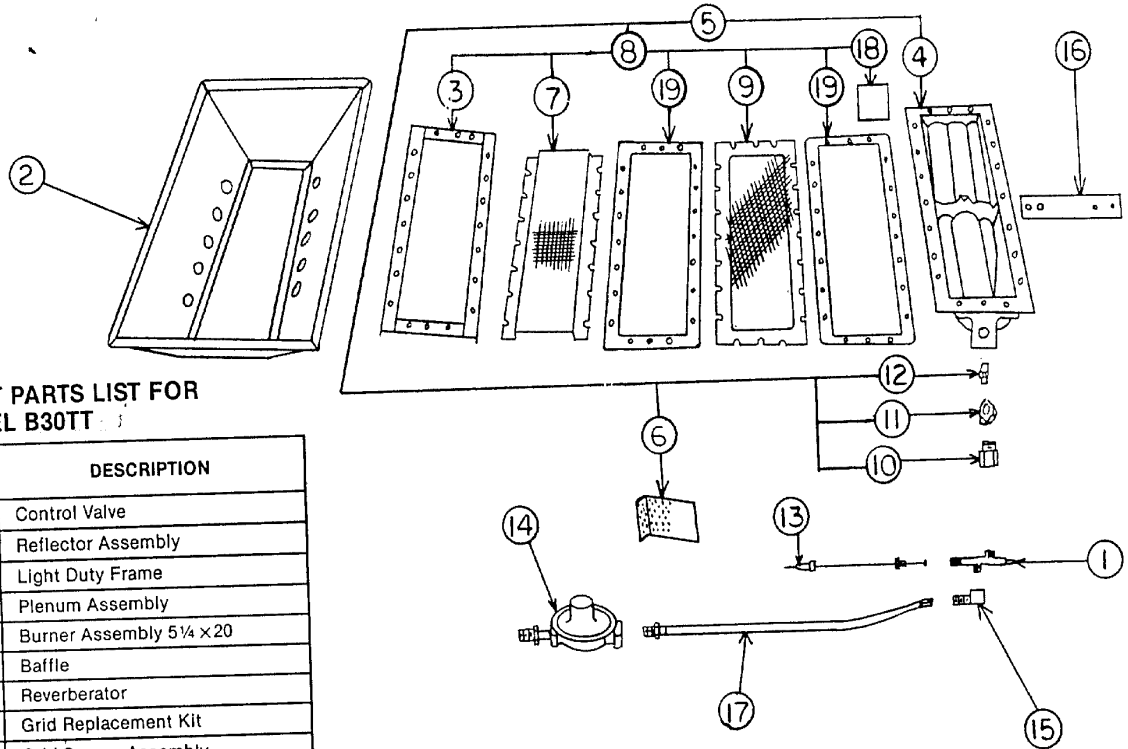

REPLACEMENT PARTS LIST FOR  
MODEL B30TT

ITEM NO.	NO. REQ'D.	STOCK NO.	DESCRIPTION
1	1	E00333	Control Valve
2	1	E00365	Reflector Assembly
3	1	E01438	Light Duty Frame
4	1	E02457	Plenum Assembly
5	1	E02527	Burner Assembly 5 1/4 x 20
6	1	E03363	Baffle
7	1	E04357	Reverberator
8	1	E04409	Grid Replacement Kit
9	1	E04426	Grid Screen Assembly
10	1	E05351	Connector
11	1	E05354	Jamb Nut
12	1	E05456	Orifice—LP—#56
13	1	E09352	Thermocouple
14	1	E11695	Regulator—LP
15	1	E16665	Elbow—90° St.—1/4"FP x 1/4"MP
16	1	E14544	Bracket Assembly— Collar MTG with Bolts
17	1	E16670	Hose—LP—1/4"ID—3/8"MP x 1/4"FP
18	1	E59129	Bolt Set—Burner
19	2	E12369	Gasket—Fibr.

Parts Department:  
502-781-9600

Technical Services:  
800-323-5190

**DESA**  
INTERNATIONAL

Note: When ordering spare parts always give  
Heater model no., stock no., serial no.  
and types of gas used.

2. When disassembling parts from heater for  
repair, carefully note orientation of parts,  
then reverse procedure when assembling.