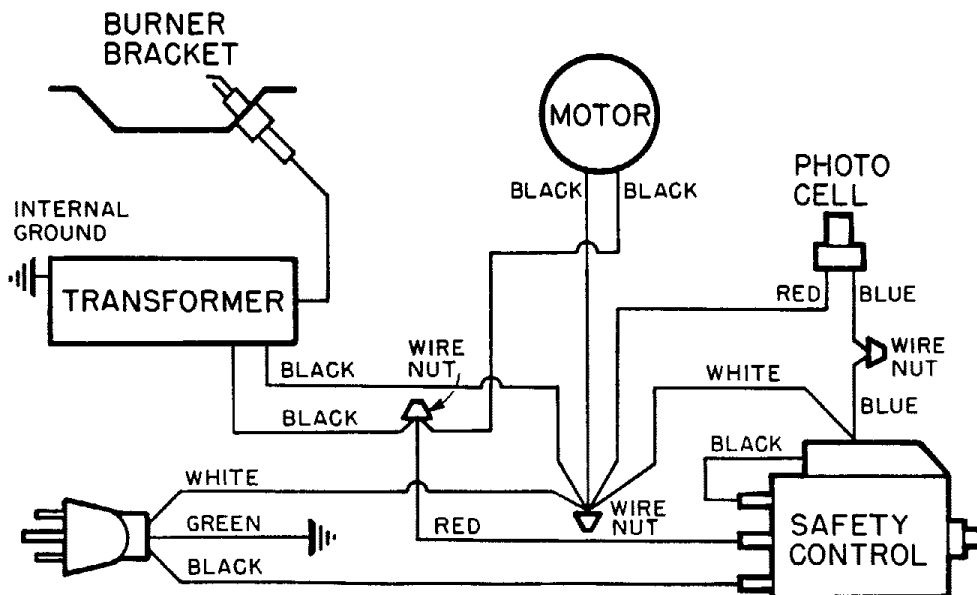

CO-OP MODEL: C30

SPEC. NO. 3239G03

Motor Package Assembly

Fig. & Index No.	Part Number	Part Name	Qty.
-	M29750-01	Motor Package Assembly	1
1	M29609	. End Cover, Filter	1
2	M12461-31	. Screw (Filter End Cover to Pump End Cover)	3
3	WLI-3	. Lockwasher, Internal No.10	3
4	M29633	. Intake Air Filter	1
5	M29612-01	. Output Filter Assembly	1
6	M29632	. Filter, Lint	1
7	M29608	. End Cover, Pump (Port Plate)	1
8	M12461-32	. Screw (End Cover to Motor)	6
9	WLI-3	. Lockwasher, Internal, No.10	6
10	M8643	. Blade	4

Fig. & Index No.	Part Number	Part Name	Qty.
11	M22456-1	. Rotor, Pump	1
12	M22009	. Insert, Rotor	1
13	M8645	. Pump Body	1
14	FHPF3-4C	. Screw (Pump Body to Motor)	2
15	M29797	. Elbow	1
16	M22997	. Plug, Socket Hd.	1
17	M27694	. Screw, Pressure Adjustment	1
18	M10993-1	. Spring, Compression (Pressure Relief)	1
19	M8940	. Ball, 1/4 in. dia.	1
20	M29780-01	. Motor	1