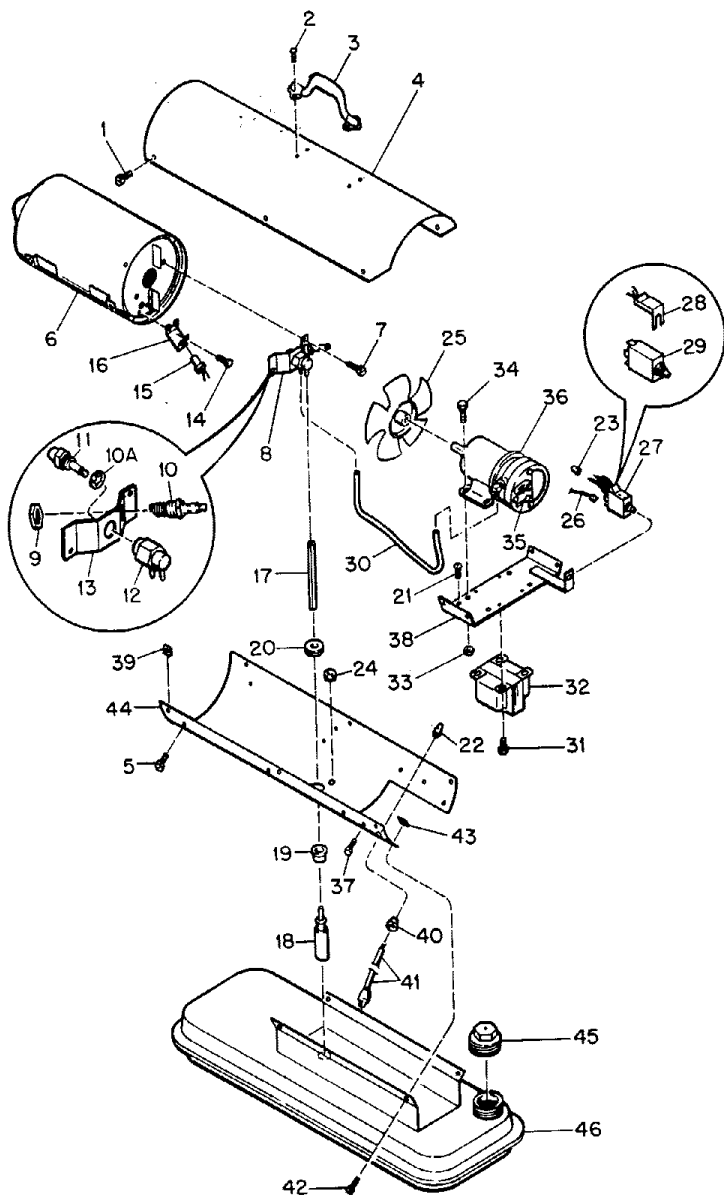

CO-OP MODEL: C30

SPEC. NO 3239603

Heater Assembly, Exploded View

Fig. & Index No.	Part Number	Part Name	Qty.
1	M11084-26	Screw, Hex hd., 10-12 x 3/8 in.	6
	M29623-01	Upper Shell Assembly	1
2	M17539-9	. Rivet	4
3	M28153	. Handle	1
4	M29622AU	. Shell	1
5	M11084-25	Screw, Hex hd., 10-12 x 1/4 in.	4
6	M29634-01	Chamber Assembly, Combustion	1
7	M11084-26	Screw, Hex hd., 10-12 x 3/8 in.	2
8	M29707-01	Burner Head Assembly	1
9	M29824	. Nut, Special	1
10	M29835	. Spark plug	1
10A	M16741-18	. Ring, Retainer	1
	M29705	. Nozzle Adapter Assembly	1
11	M29681	. . Nozzle, Siphon	1
12	M29805	. . Adapter, Nozzle	1
13	M29615	. . Bracket Assembly, Nozzle Adapter	1
14	M10908-1	Screw, Hex hd., 6-32 x 1/4 in.	2
15	M16656-3	Photo Cell and Bushing Assy	1
16	M16660	Bracket, Photo Cell	1
17	M29803-01	Tubing, Fuel	1
18	M29814-01	Filter Assembly, Fuel	1
19	M10990-3	Bushing, Rubber	1
20	M23347	Grommet, Split	1
21	ST2-2AC	Screw	1
22	M13942-5	Connector, Wire	1
23	M13942-7	Connector, Wire	2
24	1000576	Grommet	3
25	M29678	Fan	1
26	M16841-22	Wire Assembly	1
27	M28898-02	Safety Control Assembly	1
28	M28897-01	. Trigger Assembly	1
29	M29201	. Breaker, Circuit	1
30	M29652-01	Tubing, Airline	1
31	M10908-13	Screw, Hex hd.	4
32	M29647-01	Transformer Assembly	1
33	NTC-3C	Nut	4
34	M12461-50	Screw	4
35	M29800	Decal, Reset	1
36	M29750-01	Motor Package Assembly (See figure 9)	1
37	M11084-26	Screw	4
38	M29617-01	Motor Mounting Bracket	1
39	M11271-6	Nut, Tinnerman	6
40	M11143-1	Bushing, Strain Relief	1
41	M10813-68	Extension Cord Assembly	1
42	M11084-26	Screw	4
43	M12250-1	Nut, Tinnerman	4
44	M29621AU	Shell, Lower	1
45	M29836	Cap, Fuel	1
46	M29751-01AU	Tank Assembly, Fuel	1
	M18196	Decal, Mfg. by	1
	M22743	Decal, Warning	1
	M22898	Decal, Nameplate	1
	M29717	Decal, Wiring Diagram	1
	M29800	Decal, Reset	1