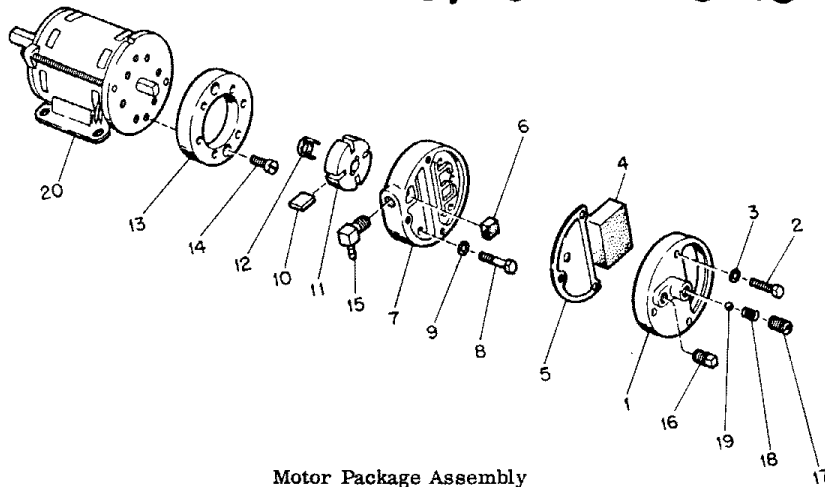

CO-OP MODEL: C30

SPEC. NO. 3239G03

Motor Package Assembly

Fig. & Index No.	Part Number	Part Name	Qty.
-	M29750-01	Motor Package Assembly	1
1	M29609	. End Cover, Filter	1
2	M12461-31	. Screw (Filter End Cover to Pump End Cover)	3
3	WLI-3	. Lockwasher, Internal No.10	3
4	M29633	. Intake Air Filter	1
5	M29612-01	. Output Filter Assembly	1
6	M29632	. Filter, Lint	1
7	M29608	. End Cover, Pump (Port Plate)	1
8	M12461-32	. Screw (End Cover to Motor)	6
9	WLI-3	. Lockwasher, Internal, No.10	6
10	M8643	. Blade	4

Fig. & Index No.	Part Number	Part Name	Qty.
11	M22456-1	. Rotor, Pump	1
12	M22009	. Insert, Rotor	1
13	M8645	. Pump Body	1
14	FHPF3-4C	. Screw (Pump Body to Motor)	2
15	M29797	. Elbow	1
16	M22997	. Plug, Socket Hd.	1
17	M27694	. Screw, Pressure Adjustment	1
18	M10993-1	. Spring, Compression (Pressure Relief)	1
19	M8940	. Ball, 1/4 in. dia.	1
20	M29780-01	. Motor	1