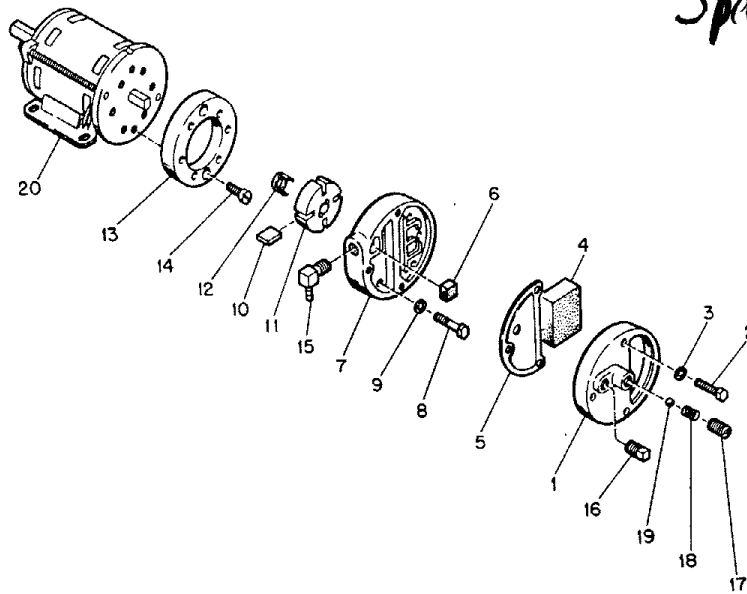

HANDY MASTER

MODEL: A30

Spec. No.
3239601

Fig. & Index No.	Part Number	Part Name	Qty.
-	M29750-01	Motor Package Assembly	1
1	M29609	. End Cover, Filter	1
2	M12461-31	. Screw (Filter End Cover to Pump End Cover)	3
3	WLI-3	. Lockwasher, Internal No. 10	3
4	M29633	. Intake Air Filter	1
5	M29612-01	. Output Filter Assembly	1
6	M29632	. Filter, Lint	1
7	M29608	. End Cover, Pump (Port Plate)	1
8	M12461-32	. Screw (End Cover to Motor)	6
9	WLI-3	. Lockwasher, Internal, No. 10	6
10	M8643	. Blade	4

Fig. & Index No.	Part Number	Part Name	Qty.
11	M22456-1	. Rotor, Pump	1
12	M22009	. Insert, Rotor	1
13	M8645	. Pump Body	1
14	FHPF3-4C	. Screw (Pump Body to Motor)	2
15	M29797	. Elbow	1
16	M22997	. Plug, Socket Hd.	1
17	M27694	. Screw, Pressure Adjustment	1
18	M10993-1	. Spring, Compression (Pressure Relief)	1
19	M8940	. Ball, 1/4 in. dia.	1
20	M29780-01	. Motor	1