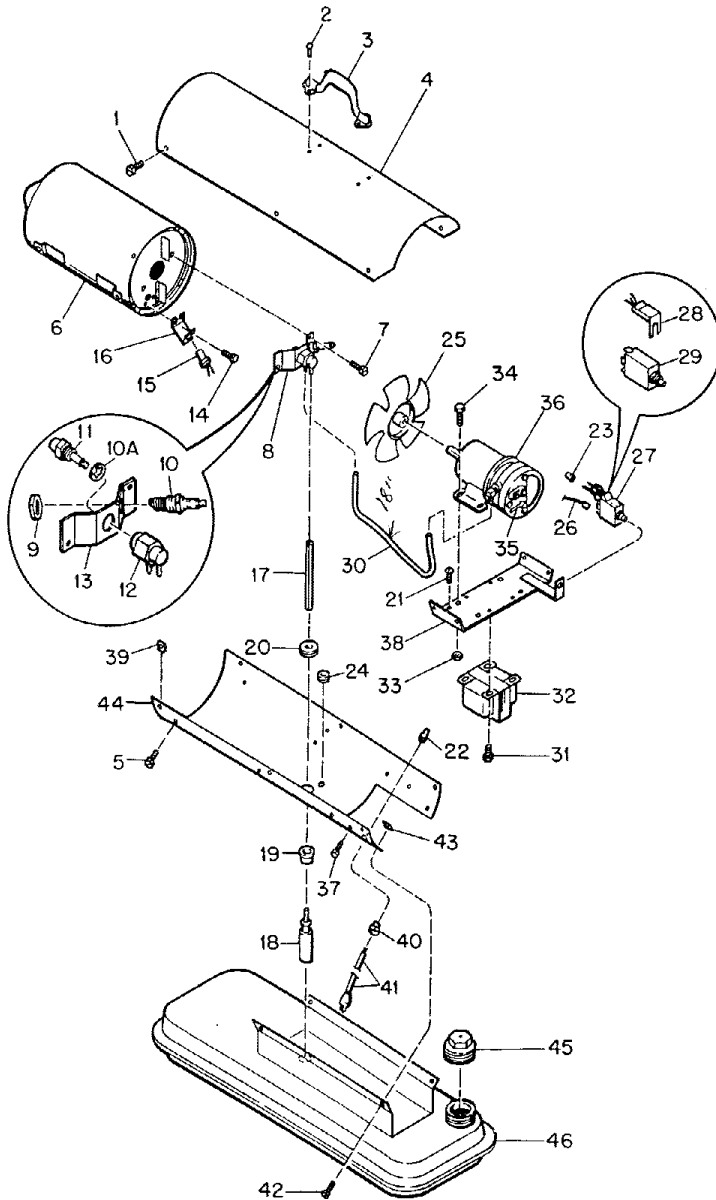

HANDY MASTER

MODEL: A30

Spec. NO. 3239G01

Fig. & Index No.	Part Number	Part Name	Qty.
1	M11084-26	Screw, Hex hd., 10-12 x 3/8 in.	6
	M29623-01	Upper Shell Assembly	1
2	M17539-9	. Rivet	4
3	M28153	. Handle	1
4	M29622AU	. Shell	1
5	M11084-25	Screw, Hex hd., 10-12 x 1/4 in.	4
6	M29634-02	Chamber Assembly, Combustion	1
7	M11084-26	Screw, Hex hd., 10-12 x 3/8 in.	2
8	M29707-01	Burner Head Assembly	1
9	M29824	. Nut, Special	1
10	M29835-2	. Spark plug	1
10A	M16741-18	. Ring, Retainer	1
	M29705	. Nozzle Adapter Assembly	1
11	M29681	. . Nozzle, Siphon	1
12	M29805	. . Adapter, Nozzle	1
13	M29615-01	. . Bracket Assembly, Nozzle Adapter	1
14	M10908-1	Screw, Hex hd., 6-32 x 1/4 in.	2
15	M16656-3	Photo Cell and Bushing Assy	1
16	M16660	Bracket, Photo Cell	1
17	M29803-01	Tubing, Fuel	1
18	M29814-01	Filter Assembly, Fuel	1
19	M10990-3	Bushing, Rubber	1
20	M23347	Grommet, Split	1
21	ST2-2AC	Screw	1
22	M13942-5	Connector, Wire	1
23	M13942-7	Connector, Wire	2
24	1000576	Grommet	3
25	M29678	Fan	1
26	M16841-22	Wire Assembly	1
27	M50671-01	Safety Control Assembly	1
28	M28897-01	. Trigger Assembly	1
29	M29201	. Breaker, Circuit	1
30	M29652-01	Tubing, Airline	1
31	M10908-13	Screw, Hex hd.	4
32	M29647-01	Transformer Assembly	1
33	NTC-3C	Nut	4
34	M12461-50	Screw	4
35	M29800	Decal, Reset	1
36	M29750-01	Motor Package Assembly (See figure 9)	1
37	M11084-26	Screw	4
38	M29617-01	Motor Mounting Bracket	1
39	M11271-6	Nut, Tinnerman	6
40	M11143-1	Bushing, Strain Relief	1
41	M10813-68	Extension Cord Assembly	1
42	M11084-26	Screw	4
43	M12250-1	Nut, Tinnerman	4
44	M29621-AU	Shell, Lower	1
45	M29836	Cap, Fuel	1
46	M29751-01AU	Tank Assembly, Fuel	1
	M18196	Decal, Mfg. by	1
	M22743	Decal, Warning	1
	M22898	Decal, Nameplate	1
	M29717	Decal, Wiring Diagram	1