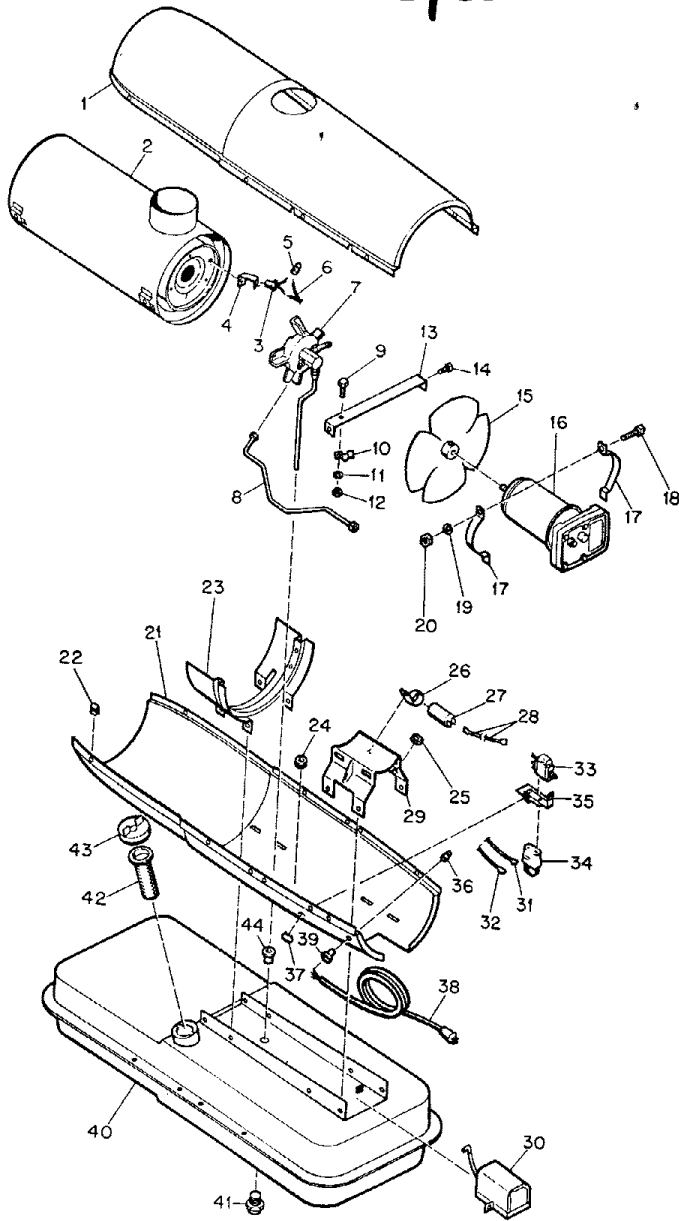

CO-OP MODEL: CV1255

Spec. No. 3133612