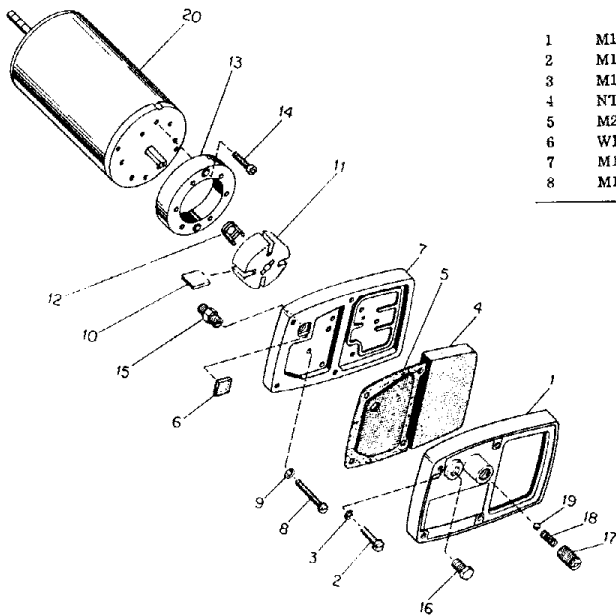

CO-OP MODEL:
CV125S
Spec. No. 3133G12

Figure 15. Burner Head Assembly

Fig. & Index No.	Part Number	Part Name	Qty.
	M23150-6	Burner Head Assembly	Ref.
1	M13849	Nut, Flared	1
2	M16789-9	Fuel Filter Assembly	1
3	M10962-2	Spark Plug	1
4	M16741-18	Ring, Retaining	1
	M23151-1	Nozzle Adapter Assembly	1
5	M5976	Connector, Male	1
6	M8862	Sleeve, Nozzle Seal	1
7	M10659-1	Washer, Nozzle Seal	2
8	M10809-1	Spring, Nozzle Seal	1
9	M23103	Nozzle, Aspirating	1
10	M16791	Connector, Male	1
11	M16535	Adapter, Nozzle	1
12	M16534	Body, Burner Head	1

DECALS, HANDLES AND WHEELS

Index No.	Part Number	Part Name	Qty.
	M24529	Decal, Trade name	1
	M22898	Decal, Name Plate	1
	M27234	Decal, Wiring	1
	M16749	Decal, Safety Control	1
	M17081	Decal, Atomaster	1
	M22743	Decal, Warning	1
	M27986-03	Decal, Model	1
	M17158	Decal, Private Label	1
	M25325	Decal, Reset	1

HANDLES AND WHEELS

Index No.	Part Number	Part Name	Qty.
1	M15813-3	Handle, Front and Rear	2
2	M12831-3	Frame, Wheel Support	1
3	M12345-34	Screw, Oval hd., 10-24 x 2 in.	8
4	NTC-3C	Nut, Torque Lock No. 10-24	10
5	M28526	Nut, Cap	2
6	WP-8C	Washer, Flat, 1/2 inch	2
7	M19294	Wheel	2
8	M16801-2	Axle	1

Figure 16. Handles and Wheels

Motor Package Assembly

Fig. & Index No.	Part Number	Part Name	Qty.
	M17875-9	Motor Package Assembly	1
1	M16545	End Cover, Filter	1
2	M12461-31	Screw, Hex hd., 10-32 x 1 (AP)	4
3	WLI-3	Lockwasher, Internal No. 10 (AP)	4
4	M12179	Intake Air Filter	1
5	M12244-1	Output Filter Assembly	1
6	M11637	Filter, Lint	1
7	M12233	Front Cover, Pump (Port plate)	1
8	M12461-34	Screw, Hex hd., No. 10-32 x 1-1/2 (AP)	6
9	WLI-3	Lockwasher, Internal No. 10 (AP)	6
10	M8643-3	Blade, Pump	4
11	M22456-3	Rotor, Pump	1
12	M22009	Insert, Rotor	1
13	M8645-3	Pump Body	1
14	FHPF3-7C	Screw (Pump Body to Motor)	2
15	M5976	Connector, Male	1
16	M22997	Plug	1
17	M27694	Screw, Pressure Adjustment	1
18	M10993-1	Spring, Compression (Pressure Relief)	1
19	M8940	Ball, 1/4 in. dia.	1
20	M17814-6	Motor	1