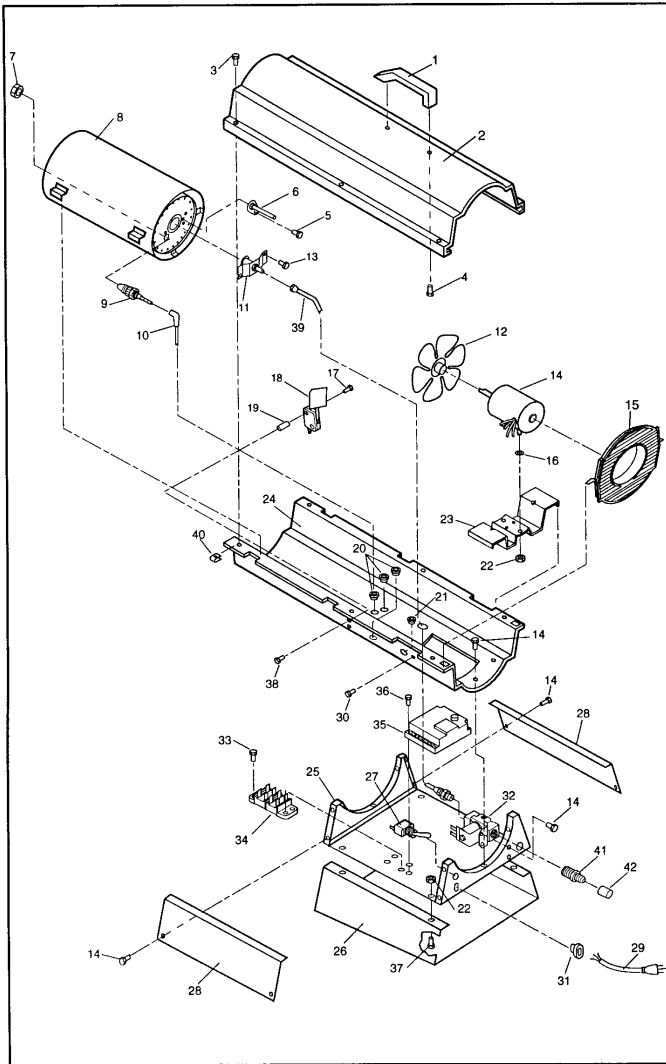

SPECIFICATIONS

- Output Rating (BTU/HR) 45,000
- Fuel ..... Propane Vapor Only
- Fuel Consumption
  - Gallons/Hr 0.5
  - Pounds/Hr 2.1
- Supply Gas Pressure ..... 10 P.S.I (Minimum)
- Regulator Outlet Pressure ..... 10" W.C.
- Manifold Pressure ..... 9" W.C.
- Air Output ..... 180 C.F.M.
- Electrical Requirements ..... 120 Vac./60 Hz.
- Amperage 3.0
- Weight ..... 25 Lbs.

098623-01
REV. D 1/96