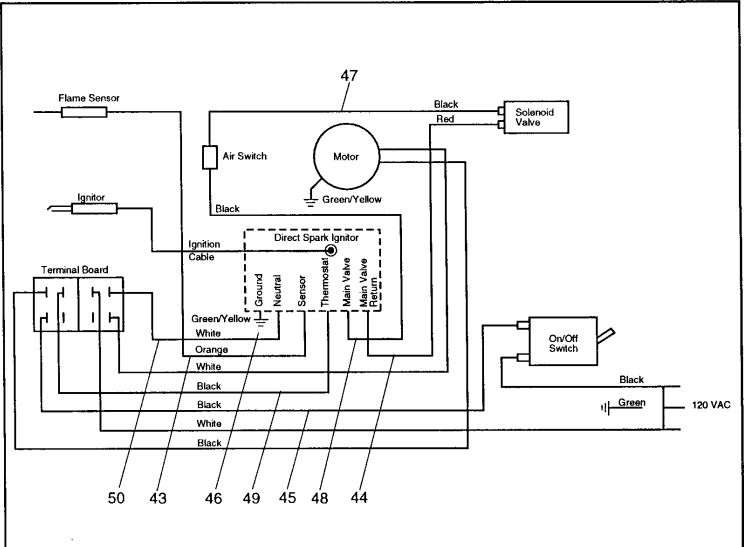

SPECIFICATIONS

- Output Rating (BTU/HR) 45,000
- Fuel ..... Propane Vapor Only
- Fuel Consumption
  - Gallons/Hr 0.5
  - Pounds/Hr 2.1
- Supply Gas Pressure ..... 10 P.S.I (Minimum)
- Regulator Outlet Pressure ..... 10" W.C.
- Manifold Pressure ..... 9" W.C.
- Air Output ..... 180 C.F.M.
- Electrical Requirements ..... 120 Vac./60 Hz.
- Amperage 3.0
- Weight ..... 25 Lbs.

098623-01
REV. D 1/96