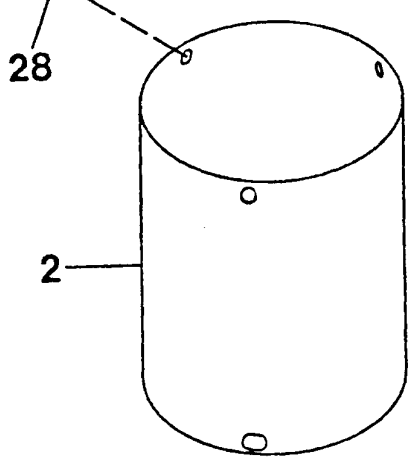

GAS CONSTRUCTION HEATER

Illustrated Parts List

VPC250
TC250
RCP250
DESA250

IMPORTANT: Do not use key numbers when ordering service parts. Always order components by part number and description. Include model and serial numbers.

KEY NO.	PART NUMBER	DESCRIPTION	QTY.
1	*	Assembly, Top Deflector	1
2	*	Boby, Shell	1
3	097173-01	Assembly, Burner Ring	1
4	*	Assembly, Base	1
5	097154-01	Fitting, 90° Street Elbow 1/4" FPT x 1/4" FPT	1
6	097160-01	Clamp, Main Burner Pipe	1
7	097153-01	Pipe, Main Burner 1/4" FPT x 1/4" FPT	1
8	097152-01	Valve, Main Burner Shutt-off	1
9	097158-01	Fitting, Female Elbow 1/8" FPT x 1/4" Flare	1
10	097155-01	Valve, Safety	1
11	097157-01	Connector, Female 1/4" FPT x 1/4" Flare	1
12	097162-01	Nozzle, Burner	1
13	097156-01	Washer, Shim	1
14	097150-01	Ignitor, Electrode	1
15	097163-01	Assembly, Pilot Burner	1
16	097057-01	Bracket, Thermocouple	1
17	099236-01	Thermocouple 12" W/Retaining Clip	1
18	097053-01	Bracket, Pilot Burner	1
19	097161-01	Orifice, Pilot Burner	1
20	M5788	Sleeve	1
21	M5787	Nut, Hex 7/16-24	1
22	097171-01	Assembly, Pilot Fuel Tube	1
23	097056-01	Bracket, Piezo	1
24	102445-01	Piezo, Ignitor W/Nut	1
25	LPA1020	Hose Assembly	1
26	LPA2010	Valve, LP Gas Regulator, 10 PSi	1
27	LPA4020	Adapter, Excess flow P.O.L.	1
28	**	Screw, Tapping AB # 10 x .50	8
29	**	Screw, Tapping F # 6-32 x .38	1
27	097052-01	Bracket, Standoff	3
28	**	Screw, Hex HD 10-24 x .50	3
29	**	Nut, Hex Cap WSR (10-24)	3
PARTS AVAILABLE - NOT SHOWN			
	LPA3000	Hose & Reg. Assembly	1

102761-01
REV. A
9/96

HEATER EXPLODED VIEW