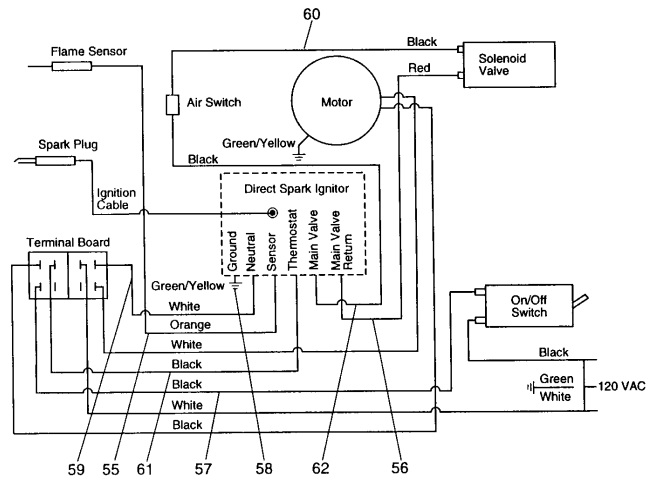

SPECIFICATIONS

Output Rating (Btu/Hr)	80,000
Fuel	Propane Vapor Only
Fuel Consumption	
Gallons/Hr	0.9
Pounds/Hr	3.7
Supply Gas Pressure	10 P.S.I. (Minimum)
Regulator Outlet Pressure	11" W.C.
Manifold Pressure	10" W.C.
Air Output (CFM)	300
Electrical Requirements	120 Vac./60 Hz.
Amperage	3.0
Weight	25 Lbs.