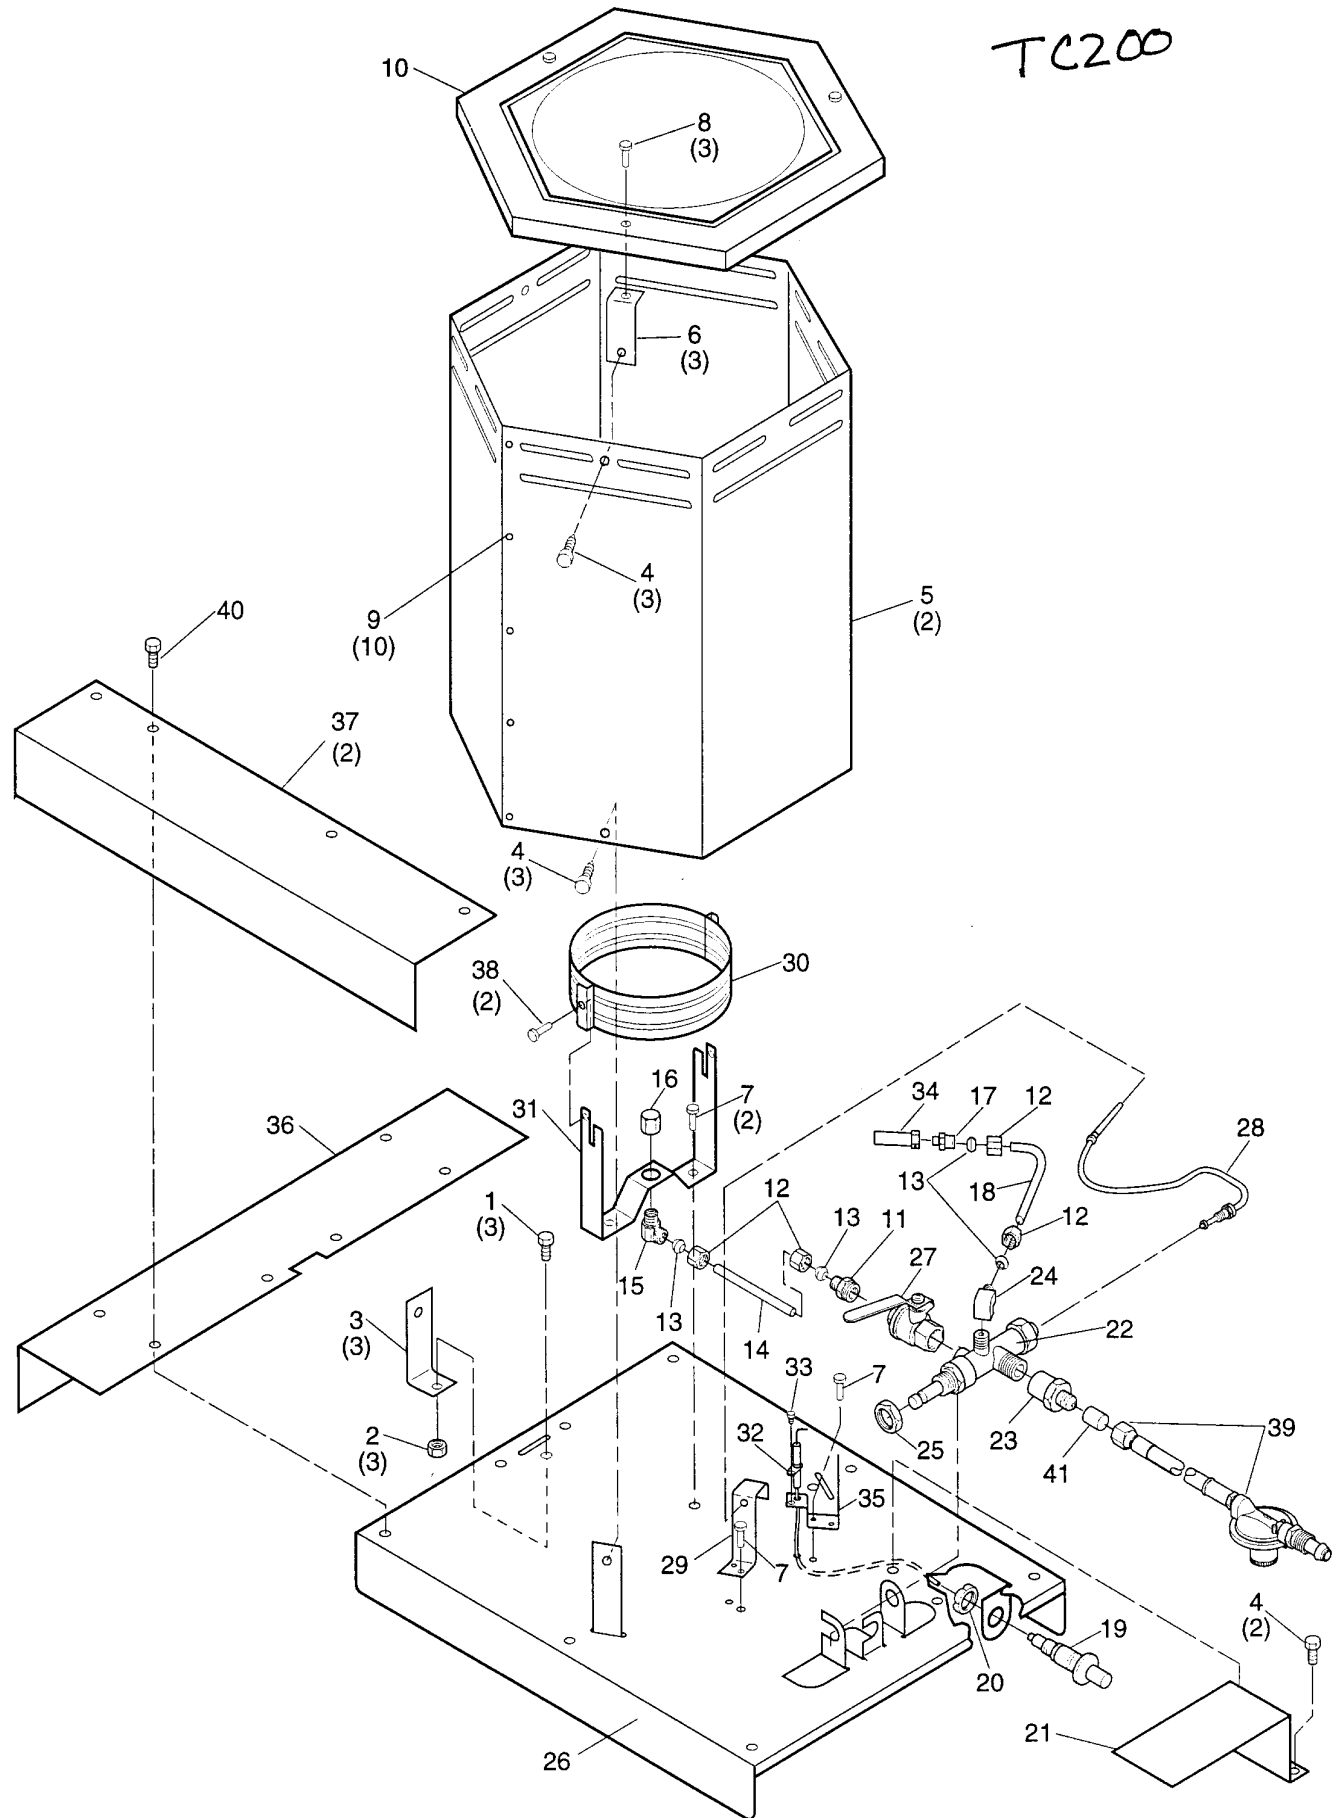

GAS CONSTRUCTION HEATER

Illustrated Parts List

**MASTER
TC200**

IMPORTANT: Do not use key numbers when ordering service parts. Always order components by part number and description. Include model and serial numbers.

KEY NO.	PART NUMBER	DESCRIPTION	QTY.	KEY NO.	PART NUMBER	DESCRIPTION	QTY.
1	M12461-51	Screw, #10-24 x 1/2"	3	28	099236-01	Thermocouple	1
2	097384-01	Nut, #10-24	3	29	097057-01	Thermocouple Bracket	1
3	097052-01	Standoff Bracket	3	30	098819-01	Burner Ring	2
4	M11084-27	Screw, "AB" #10-16 x 1/2"	8	31	098820-01	Nozzle Bracket	1
5	098822-02	Half Shell	2	32	097150-01	Ignitor Electrode	1
6	098847-01	Standoff Bracket (Stainless Steel)	3	33	M11084-37	Screw, #8-18 x 1/4"	1
7	097187-01	Pop Rivet, 3/16"	4	34	097163-01	Pilot Burner Assembly	1
8	*	Break Mandrel Rivet (Stainless Steel), 3/16"	3	35	097053-01	Pilot Burner Bracket	1
9	M50110-03	Pop Rivet (Stainless Steel), 1/8"	10	36	098845-01	Rear Heat Shield	1
10	098823-02	Top Deflector	1	37	098844-01	Side Heat Shield	2
11	098827-01	Male Compression Fitting	1	38	*	Break Mandrel Rivet (Stainless Steel), 3/16"	2
12	M5787	Compression Nut	4	39	LPA3060	Regulator and Hose Assembly	1
13	M5788	Compression Sleeve	4	40	*	Screw Kit	1
14	098826-01	Fuel Tube	1	41	078978-03	Sleeve Cap	1
15	098825-01	Male Compression Elbow	1	PARTS AVAILABLE - NOT SHOWN			
16	097162-01	Burner Nozzle	1		098860-01	Information Decal	1
17	097161-01	Pilot Burner Orifice	1		*	Operation Decal	1
18	098829-01	Pilot Fuel Tube	1		098853-01	Tradename Decal	1
19	102445-01	Piezo Ignitor	1		098338-01	Owner's Manual	1
20	098838-01	Sheet Metal Nut	1	ACCESSORIES			
21	LPA4010	Debris Shield	1		LPA1020	Hose	
22	097155-01	Automatic Control Valve	1		LPA2050	Regulator	
23	097157-01	Female Connector	1		LPA4020	P.O.L. Connector	
24	098828-01	Female Compression Elbow	1				
25	098835-01	Nut, 1/2"-28	1				
26	098824-01	Base	1				
27	097152-01	Manual Control Valve	1				

* No Longer Available

DESA International

2701 Industrial Drive, P.O. Box 90004
Bowling Green, KY 42102-9004
Technical Service Department 1-800-323-5190
Parts Department 1-800-972-7879

099019-01
REV. C
9/96

TC200

099019-01
REV. 2 9/96