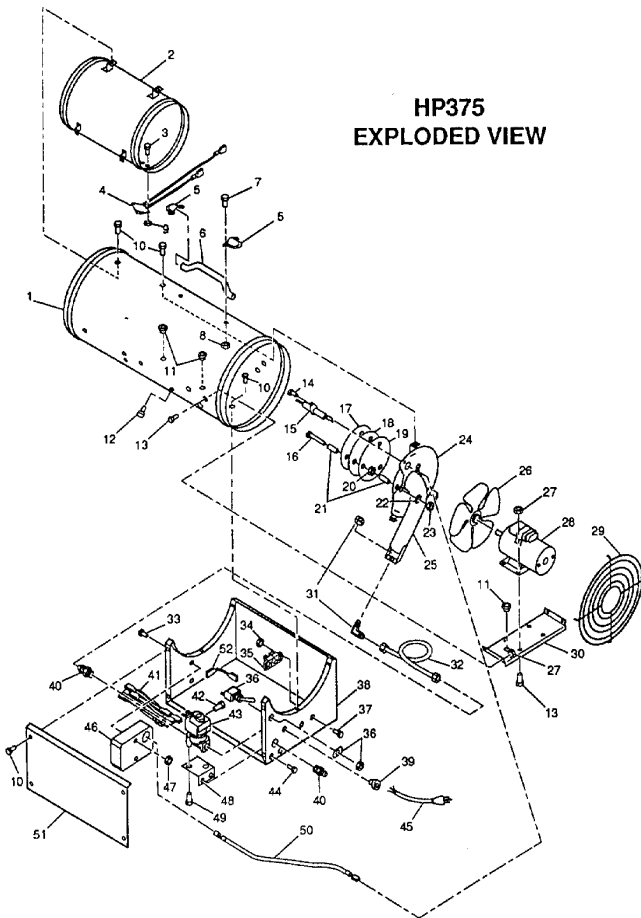

**HP375
EXPLODED VIEW**