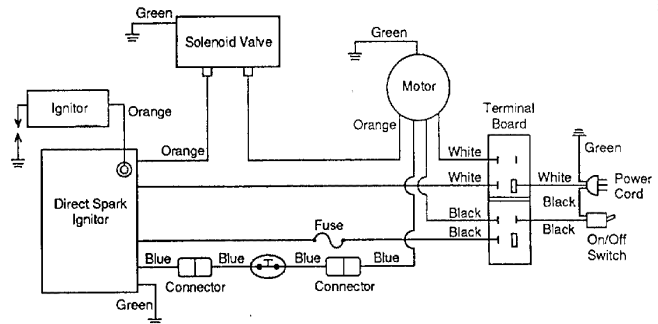

WIRING DIAGRAM

SPECIFICATIONS

Output Rating (BTU/Hr)	225,000 to 375,000
Fuel	Propane Vapor Only
Fuel Consumption	
Gallons/Hour	2.5 Minimum/4.0 Maximum
Pounds/Hour	10.4 Minimum/17.4 Maximum
Supply Pressure to Regulator	
Minimum	25 psig
(for purposes of input adjustment)	Tank Pressure
Maximum	
Regulator Outlet Pressure	7-20 psig
Hot Air Output (CFM)	1500
Motor	1725 RPM, 1/5 HP
Electrical Input	120V/60 Hz
Amperage	4.2
Ignition	Direct Spark
Weight (Pounds)	
Heater	42
Shipping	49
Size - L x W x H (Inches)	34 x 13 x 19.5