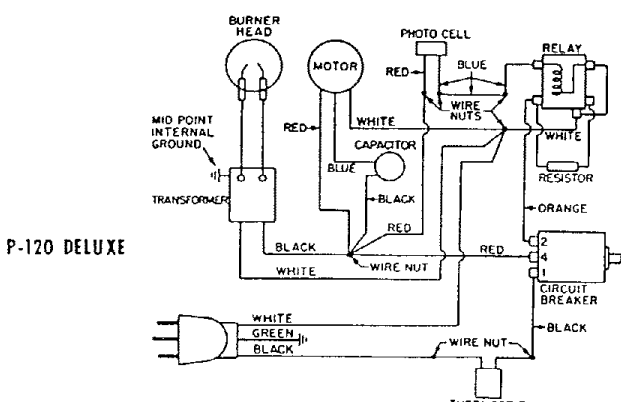

MODELS P-120 and P-120 Deluxe

Figure 11. Models P-120 and P-120 Deluxe, exploded view

Figure 6. Wiring Diagrams

PRESTO

MODELS

P-75	P-75 Deluxe	P-120	P-120 Deluxe
2805G6	2805G7	2827G16	2827G12
2805G6-1	2805G7-1	2827G16-1	2827G12-1
2805G6-2	2805G7-2		

SPEC. NOS.

MODELS P-120 and P-120 DELUXE

Index No.	Part Number	Part Name	Quantity per Spec. No.			
			2827G16-1		2827G12	
			2827G16		2827G12	2827G12-1
1	M13520G1	Shell, Upper	1	-	1	-
1	M13520G3	Shell, Upper	-	1	-	1
(A)	*M12864G1	<u>Motor Package Assy</u>	1	1	1	1
2	M12811	Motor	1	1	1	1
3	M8947	End Shield, front	1	1	1	1
(B)	M15442G1	<u>Pump and Filter Parts Package</u>	1	1	1	1
4	M11966-5	. Spring	1	1	1	1
5	M8643-3	. Blade	4	4	4	4
6	M11969	. Rotor	1	1	1	1
7	M8645-3	. Pump Body	1	1	1	1
8	**FHPF3-7C	. Screw, Fil hd, 10-32 x 1/2 in.	2	2	2	2
9	M12233	. End Cover, Pump	1	1	1	1
10	**WLI-3	. Washer	6	6	6	6
11	*M11637	. Filter, Lint	1	1	1	1
12	**M12461-34	. Screw, Hex hd, 10-32 x 1-1/2 in.	6	6	6	6
13	*M12244G1	. Filter Assy	1	1	1	1
14	*M12179	. Intake Filter	1	1	1	1
15	M12234	. End Cover	1	1	1	1
16	M10837	. Pipe Plug	1	1	1	1
(C)	M8943G2	<u>Pressure Relief Valve Assy</u>	1	1	1	1
17	M10362	. Connector	1	1	1	1
18	M8940	. Ball, 1/4 dia	1	1	1	1
19	M8941	. Spring, Compression	1	1	1	1
20	**M8993	. Hex Nut, 3/8-24	1	1	1	1
21	M11941	. Bushing, Pressure adjustment	1	1	1	1
22	M12865	. Male Elbow	1	1	1	1
23	**WLI-3	. Lockwasher, Internal #10	4	4	4	4
24	**M12461-31	. Screw, Hex hd, 10-32 x 1 in.	4	4	4	4
25	M12934G1	Combustion Chamber	1	1	1	1
25A	M15995	Plug Button	1	1	-	-
(D)	*M12947G3	<u>Burner Assy</u>	1	1	1	1
26	M14256	. Elbow	1	1	1	1
27	M12949	. Connector	1	1	1	1
28	**HF3-3C	. Screw, 10-32 x 3/8 in.	3	3	3	3
29	M12952	. Electrode RH	1	1	1	1
30	M12951	. Electrode LH	1	1	1	1
31	**WP-3C	. Washer, Flat	1	1	1	1
32	M14293	. Nozzle, Siphon	1	1	1	1
33	M10659-1	. Washer, Nozzle Seal	2	2	2	2
34	M10809-1	. Spring, Nozzle Seal	1	1	1	1
35	M8882	. Sleeve	1	1	1	1
36	M12948G1	. Burner Head	1	1	1	1
37	M14259G1	Fuel Filter	1	1	1	1