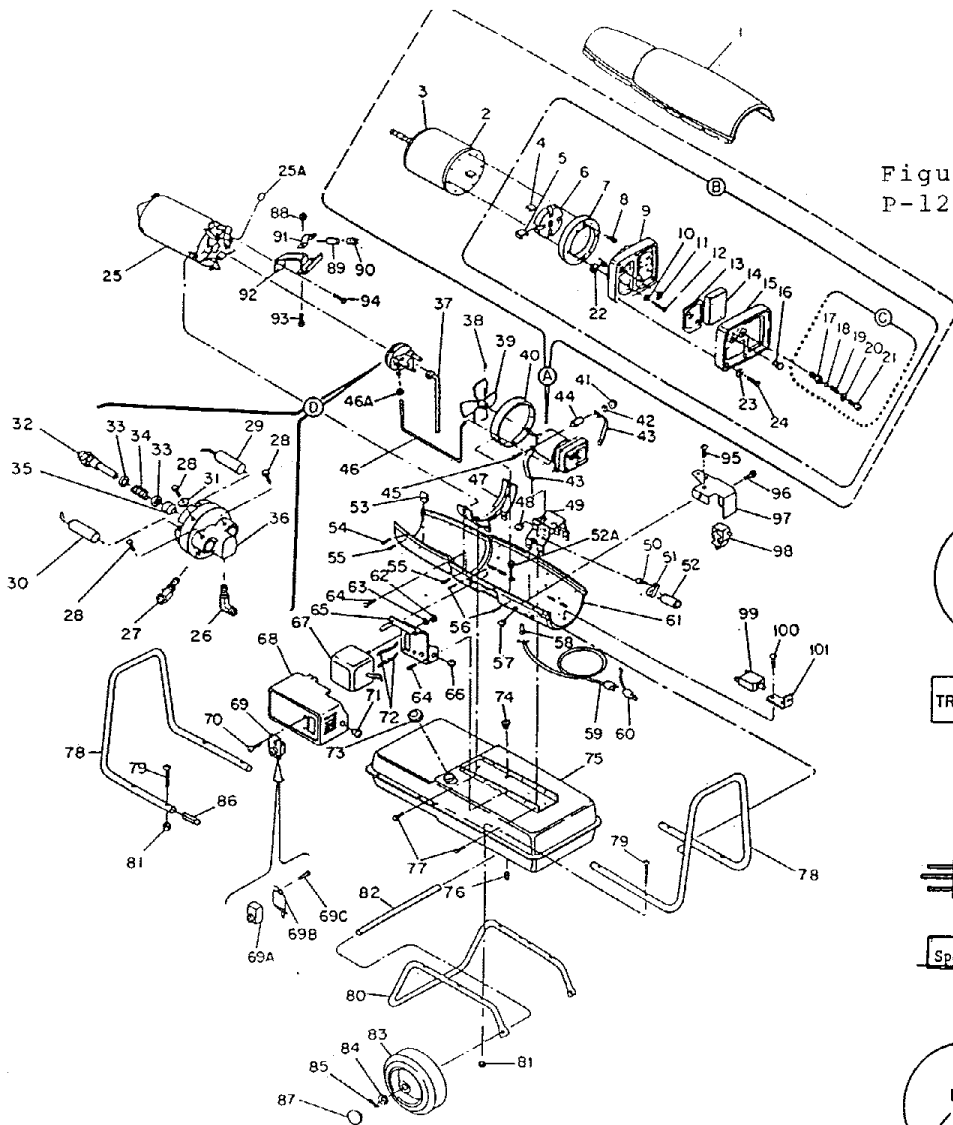

PRESTO MODELS			
P-75	P-75 Deluxe	P-120	P-120 Deluxe
2805G6	2805G7	2827G16	2827G12
2805G6-1	2805G7-1	2827G16-1	2827G12-1
2805G6-2	2805G7-2		
SPEC. NOS.			

MODELS P-120 and P-120 Deluxe

Figure 11. Models P-120 and P-120 Deluxe, exploded view