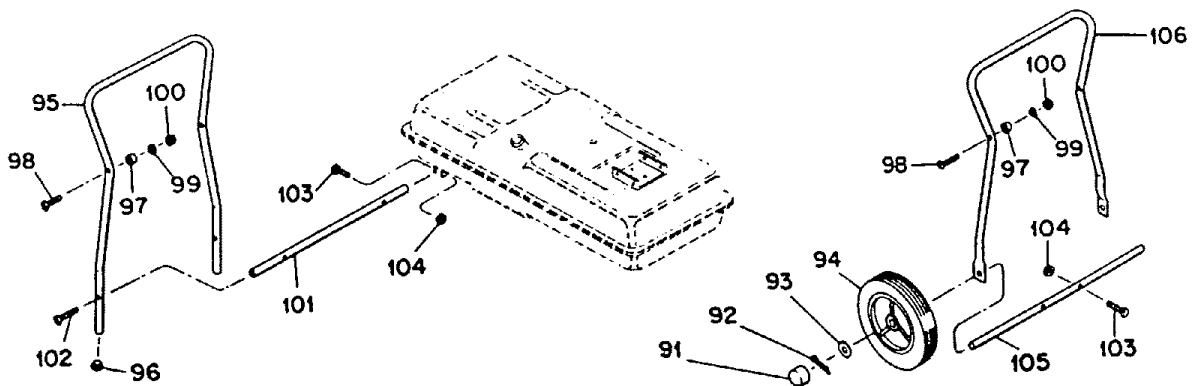

SPEC. NOS.

MODELS P-75 and P-75 DELUXE

Index No.	Part Number	Part Name or Description	Quantity per Spec No.					
			Model P-75			Model P-75 Deluxe		
			2805G6	2805G6-1	2805G6-2	2805G7	2805G7-1	2805G7-2
86	M12336	Sleeve, Alignment	-	2	2	-	2	2
87	**M12345-33	Screw, Oval hd, 10-12 x 1-3/4	-	8	8	-	8	8
88	**NTC-3C	Nut, 10-24	-	8	8	-	8	8
89	M12342	Frame, Wheel support	-	1	1	-	-	-
89	M12342-2	Frame, wheel support	-	-	-	-	1	1
90	M11957	Axle	-	1	1	-	1	1
91	M13502	Hub cap	2	2	2	2	2	2
92	**M13280	Cotter Pin	2	-	-	2	-	-
92	**C4-7	Cotter Pin	-	2	2	-	2	2
93	**WP-8C	Washer	2	2	2	2	2	2
94	M14830	Wheel	2	2	2	2	2	2
95	M13920-2	Handle, Front	1	-	-	-	-	-
95	M13920	Handle, Front	-	-	-	1	-	-
96	M8704-2	Plug Button	2	-	-	2	-	-
97	M13042	Spacer	4	-	-	4	-	-
98	**M12345-29	Screw, Oval hd, 10-24 x 1	4	-	-	4	-	-
99	**WP-3C	Washer, 3/16	4	-	-	4	-	-
100	**NTC-3C	Nut, Torque Lock, 10-24	4	-	-	4	-	-
101	M14827	Rod, Tie	1	-	-	1	-	-
102	**M12345-31	Screw, Oval hd, 10-24 x 1-1/4	2	-	-	2	-	-
103	**HC3-7C	Screw, Hex hd, 10-24 x 7/8	4	-	-	4	-	-
104	**NTC-3C	Nut, 10-24 Torque Lock	4	-	-	4	-	-
105	M14828	Axle	1	-	-	1	-	-
106	M13919-2	Handle, Rear	1	-	-	-	-	-
106	M13919	Handle, Rear	-	-	-	1	-	-