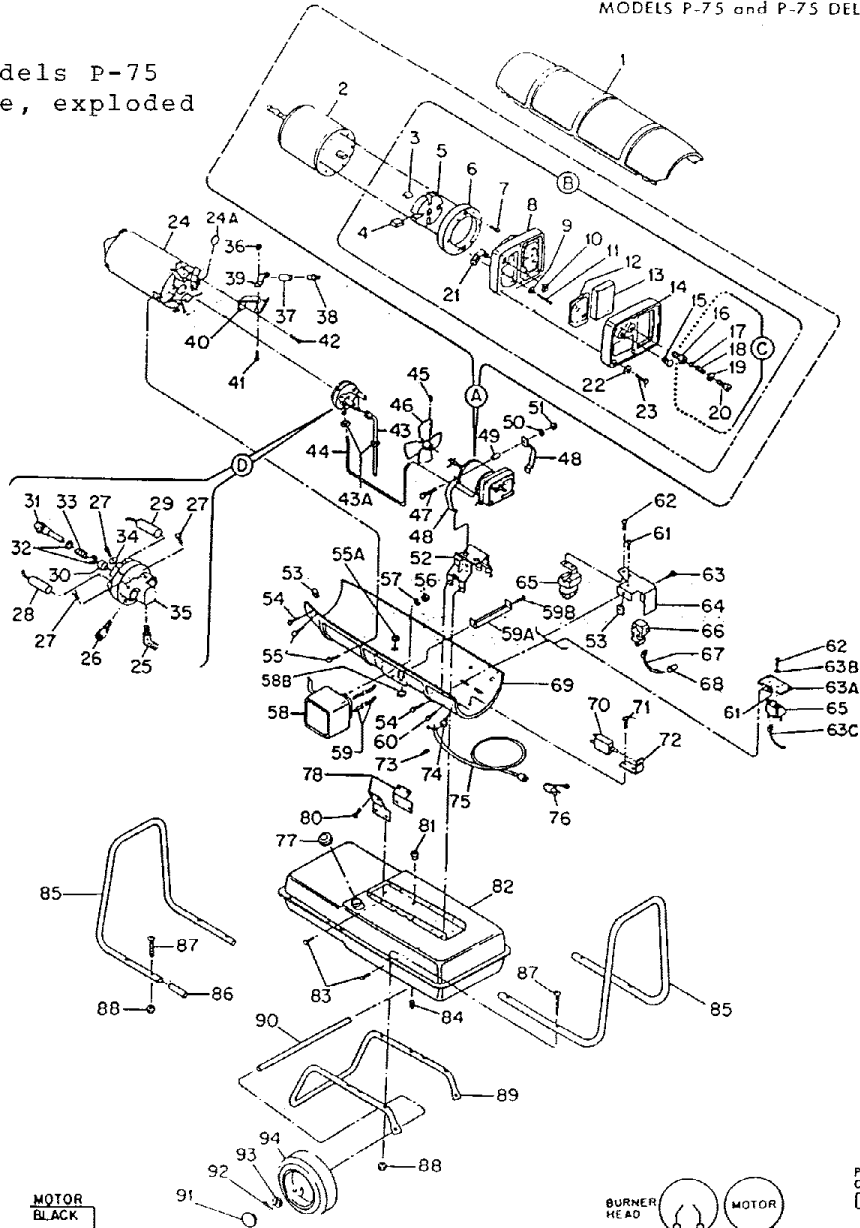

PRESTO **MODELS**

P-75	P-75 Deluxe	P-120	P-120 Deluxe
2805G6	2805G7	2827G16	2827G12
2805G6-1	2805G7-1	2827G16-1	2827G12-1
2805G6-2	2805G7-2		

SPEC. NOS.

MODELS P-75 and P-75 DELUXE

Figure 10. Models P-75 and P-75 Deluxe, exploded view.