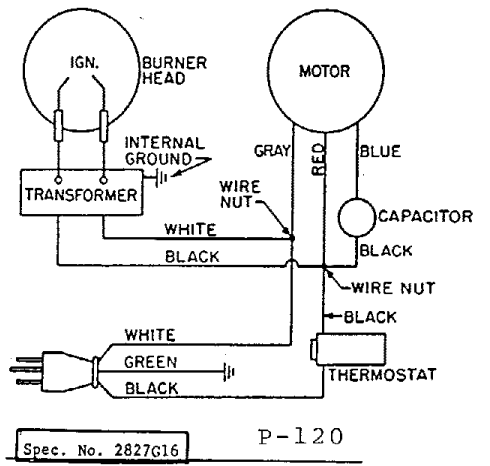

MODELS P-120 and P-120 Deluxe

Figure 11. Models P-120 and P-120 Deluxe, exploded view

Figure 6. Wiring Diagrams

PRESTO

MODELS

P-75	P-75 Deluxe	P-120	P-120 Deluxe
2805G6	2805G7	2827G16	2827G12
2805G6-1	2805G7-1	2827G16-1	2827G12-1
2805G6-2	2805G7-2		

SPEC. NOS.

MODELS P-120 and P-120 DELUXE

Index No.	Part Number	Part Name	Quantity per Spec. No.			
			2827G16-1		2827G12	
			2827G16		2827G12	2827G12-1
1	M13520G1	Shell, Upper	1	-	1	-
1	M13520G3	Shell, Upper	-	1	-	1
(A)	*M12864G1	<u>Motor Package Assy</u>	1	1	1	1
2	M12811	Motor	1	1	1	1
3	M8947	End Shield, front	1	1	1	1
(B)	M15442G1	<u>Pump and Filter Parts Package</u>	1	1	1	1
4	M11966-5	. Spring	1	1	1	1
5	M8643-3	. Blade	4	4	4	4
6	M11969	. Rotor	1	1	1	1
7	M8645-3	. Pump Body	1	1	1	1
8	**FHPF3-7C	. Screw, Fil hd, 10-32 x 1/2 in.	2	2	2	2
9	M12233	. End Cover, Pump	1	1	1	1
10	**WLI-3	. Washer	6	6	6	6
11	*M11637	. Filter, Lint	1	1	1	1
12	**M12461-34	. Screw, Hex hd, 10-32 x 1-1/2 in.	6	6	6	6
13	*M12244G1	. Filter Assy	1	1	1	1
14	*M12179	. Intake Filter	1	1	1	1
15	M12234	. End Cover	1	1	1	1
16	M10837	. Pipe Plug	1	1	1	1
(C)	M8943G2	<u>Pressure Relief Valve Assy</u>	1	1	1	1
17	M10362	. Connector	1	1	1	1
18	M8940	. Ball, 1/4 dia	1	1	1	1
19	M8941	. Spring, Compression	1	1	1	1
20	**M8993	. Hex Nut, 3/8-24	1	1	1	1
21	M11941	. Bushing, Pressure adjustment	1	1	1	1
22	M12865	. Male Elbow	1	1	1	1
23	**WLI-3	. Lockwasher, Internal #10	4	4	4	4
24	**M12461-31	. Screw, Hex hd, 10-32 x 1 in.	4	4	4	4
25	M12934G1	Combustion Chamber	1	1	1	1
25A	M15995	Plug Button	1	1	-	-
(D)	*M12947G3	<u>Burner Assy</u>	1	1	1	1
26	M14256	. Elbow	1	1	1	1
27	M12949	. Connector	1	1	1	1
28	**HF3-3C	. Screw, 10-32 x 3/8 in.	3	3	3	3
29	M12952	. Electrode RH	1	1	1	1
30	M12951	. Electrode LH	1	1	1	1
31	**WP-3C	. Washer, Flat	1	1	1	1
32	M14293	. Nozzle, Siphon	1	1	1	1
33	M10659-1	. Washer, Nozzle Seal	2	2	2	2
34	M10809-1	. Spring, Nozzle Seal	1	1	1	1
35	M8882	. Sleeve	1	1	1	1
36	M12948G1	. Burner Head	1	1	1	1
37	M14259G1	Fuel Filter	1	1	1	1