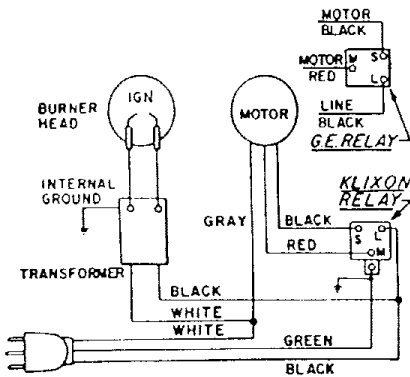

PRESTO **MODELS**

P-75	P-75 Deluxe	P-120	P-120 Deluxe
2805G6	2805G7	2827G16	2827G12
2805G6-1	2805G7-1	2827G16-1	2827G12-1
2805G6-2	2805G7-2		

SPEC. NOS.

MODELS P-75 and P-75 DELUXE

— P-75 —

— P-75 Deluxe —