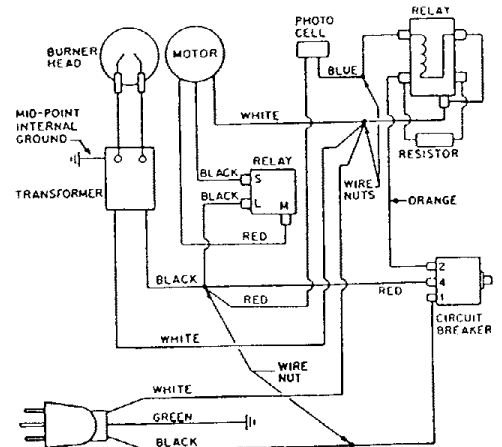

Figure 6. Wiring Diagrams

— P-75 Deluxe —