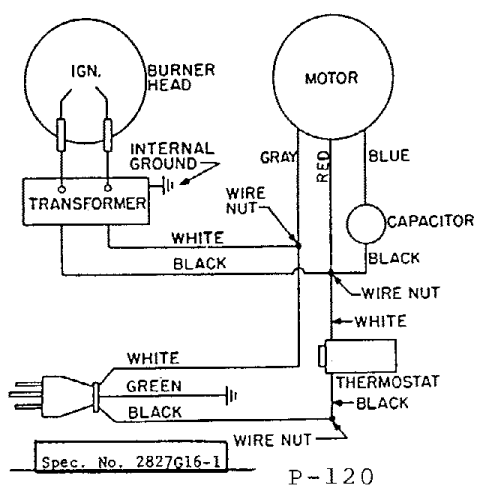

MODELS P-120 and P-120 Deluxe

Figure 11. Models P-120 and P-120 Deluxe, exploded view

Figure 6. Wiring Diagrams

PRESTO

MODELS

P-75	P-75 Deluxe	P-120	P-120 Deluxe
2805G6	2805G7	2827G16	2827G12
2805G6-1	2805G7-1	2827G16-1	2827G12-1
2805G6-2	2805G7-2		

SPEC. NOS.

MODELS P-120 and P-120 DELUXE

Index No.	Part Number	Part Name	Quantity per Spec. No.			
			2827G16-1		2827G12	
			2827G16		2827G12	2827G12-1
1	M13520G1	Shell, Upper	1	-	1	-
1	M13520G3	Shell, Upper	-	1	-	1
(A)	*M12864G1	<u>Motor Package Assy</u>	1	1	1	1
2	M12811	Motor	1	1	1	1
3	M8947	End Shield, front	1	1	1	1
(B)	M15442G1	<u>Pump and Filter Parts Package</u>	1	1	1	1
4	M11966-5	. Spring	1	1	1	1
5	M8643-3	. Blade	4	4	4	4
6	M11969	. Rotor	1	1	1	1
7	M8645-3	. Pump Body	1	1	1	1
8	**FHPF3-7C	. Screw, Fil hd, 10-32 x 1/2 in.	2	2	2	2
9	M12233	. End Cover, Pump	1	1	1	1
10	**WLI-3	. Washer	6	6	6	6
11	*M11637	. Filter, Lint	1	1	1	1
12	**M12461-34	. Screw, Hex hd, 10-32 x 1-1/2 in.	6	6	6	6
13	*M12244G1	. Filter Assy	1	1	1	1
14	*M12179	. Intake Filter	1	1	1	1
15	M12234	. End Cover	1	1	1	1
16	M10837	. Pipe Plug	1	1	1	1
(C)	M8943G2	<u>Pressure Relief Valve Assy</u>	1	1	1	1
17	M10362	. Connector	1	1	1	1
18	M8940	. Ball, 1/4 dia	1	1	1	1
19	M8941	. Spring, Compression	1	1	1	1
20	**M8993	. Hex Nut, 3/8-24	1	1	1	1
21	M11941	. Bushing, Pressure adjustment	1	1	1	1
22	M12865	. Male Elbow	1	1	1	1
23	**WLI-3	. Lockwasher, Internal #10	4	4	4	4
24	**M12461-31	. Screw, Hex hd, 10-32 x 1 in.	4	4	4	4
25	M12934G1	Combustion Chamber	1	1	1	1
25A	M15995	Plug Button	1	1	-	-
(D)	*M12947G3	<u>Burner Assy</u>	1	1	1	1
26	M14256	. Elbow	1	1	1	1
27	M12949	. Connector	1	1	1	1
28	**HF3-3C	. Screw, 10-32 x 3/8 in.	3	3	3	3
29	M12952	. Electrode RH	1	1	1	1
30	M12951	. Electrode LH	1	1	1	1
31	**WP-3C	. Washer, Flat	1	1	1	1
32	M14293	. Nozzle, Siphon	1	1	1	1
33	M10659-1	. Washer, Nozzle Seal	2	2	2	2
34	M10809-1	. Spring, Nozzle Seal	1	1	1	1
35	M8882	. Sleeve	1	1	1	1
36	M12948G1	. Burner Head	1	1	1	1
37	M14259G1	Fuel Filter	1	1	1	1