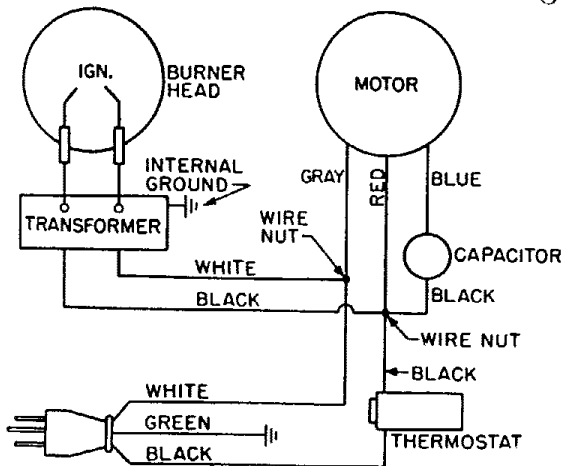

Figure 6.
Wiring
Diagrams