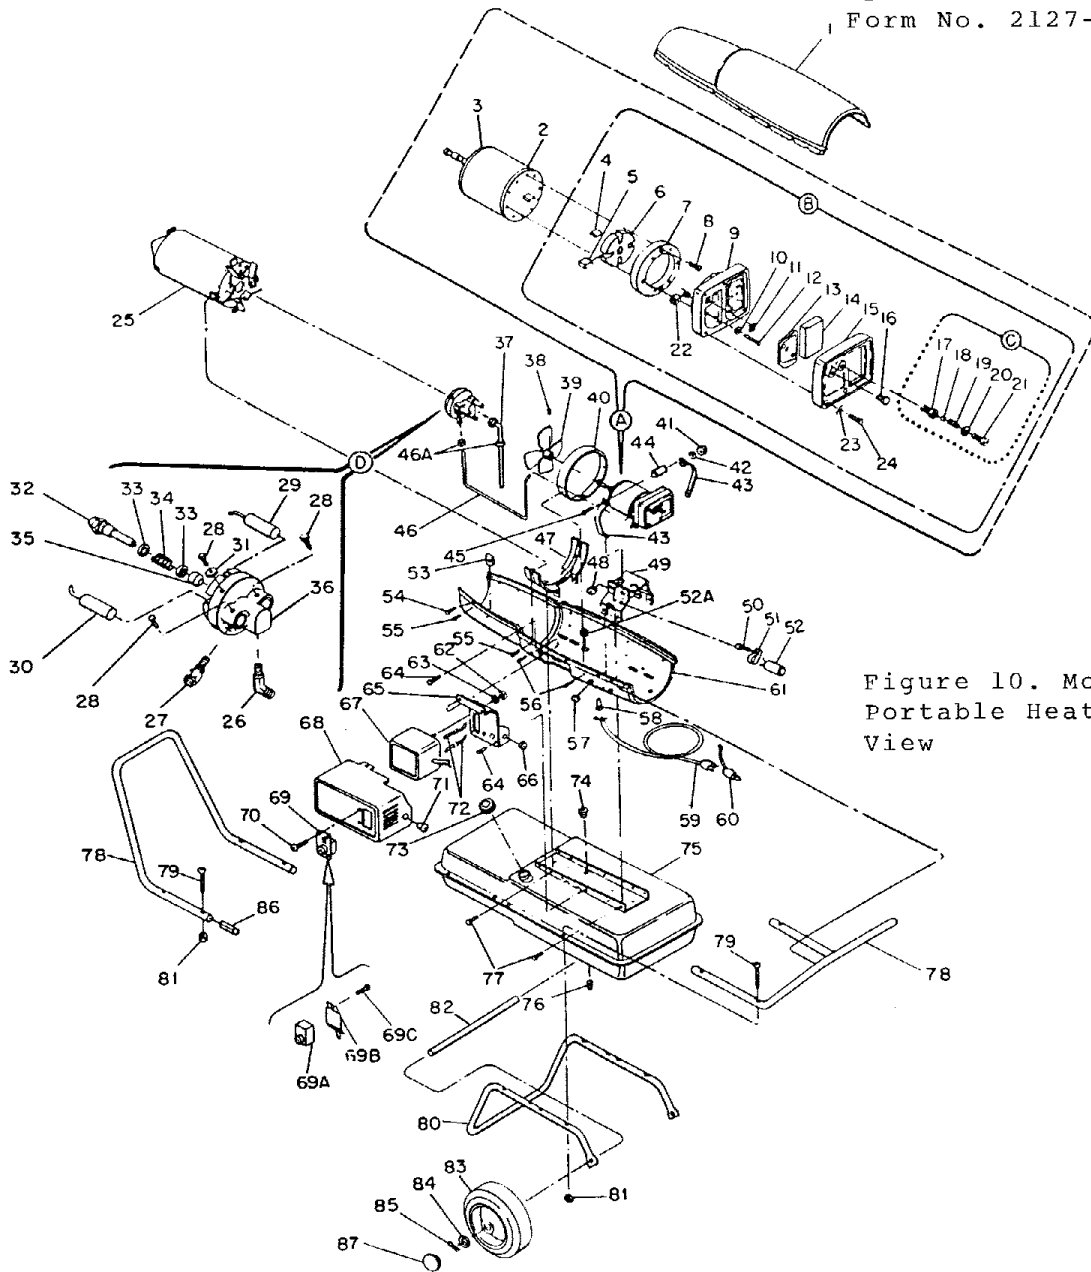

AMOCO MODEL AM-130) Spec. Nos. 2827G7 and 2827G7-1)
Form No. 2041 (8/66)

Spec. No. 2937G11
Form No. 2127-1 (9/67)

Figure 10. Model AM-130
Portable Heater, Exploded
View

Index No.	Part Number	Part Name	Quan. Per Spec. No.		Index No.	Part Number	Part Name	Quan. Per Spec. No.	
			2827G7	2827G1-1				2827G7	2827G1-7
1	M13520G1	Shell, Upper	1	-	51	M12651	Clamp, Tinnerman	1	1
1	M13520G3	Shell, Upper	-	1	52	M12650-1	Capacitor	-	1
(A)	*M12864G1	Motor Package Assy	1	1	52A	M15809	Plug	1	1
2	M12811	Motor	1	1	53	M11271-6	Nut, Tinnerman	6	6
3	M8947	End Shield, front	1	1	54	**M11084-27	Screw, 10-12 x 1/2 in., Type A	6	6
(B)	M15442G1	Pump and Filter Parts Package	1	1	55	**M11084-27	Screw, 10-12 x 1/2 in., Type A	8	8
4	M11966-5	Spring	1	1	56	**M11084-29	Screw, 10-12x1/2 in., Type A	4	4
5	M8643-3	Blade	4	4	57	M5890	Grommet	1	-
6	M11969	Rotor	1	1	58	M13942-2	Connector, Wire	-	1
7	M8645-3	Pump Body	1	1	58	M13942-4	Connector, Wire	2	2
8	**FHPF3-7C	Screw, Fil hd, 10-32 x 1/2 in.	2	2	59	M10813G20	Extension Cord Assy	1	-
9	M12233	End Cover Pump	1	1	59	M10813G24	Extension Cord Assy	-	1
10	**WLI-3	Washer	6	6	60	M9050	Adapter	1	1
11	*M11637	Filter, Lint	1	1	61	M12826	Shell, Lower	1	-
12	**M12461-34	Screw, Hex hd, 10-32 x 1-1/2 in.	6	6	61	M15810	Shell, Lower	-	1
13	*M12244G1	Filter Assy	1	1	62	**NTC-4C	Nut, Hex 1/4-20, Torque Lock	2	2
14	*M12179	Intake Filter	1	1	63	**WPC-4C	Washer, 1/4 in.	2	2
15	M12234	End Cover	1	1	64	**M11084-27	Screw, 10-12 x 1/2, Type A	4	-
16	M10837	Pipe Plug	1	1	65	M12841G1	Mounting Bracket	1	-
(C)	M8943G2	Pressure Relief Valve Assy	1	1	66	M6087	Grommet	1	-
17	M10362	Connector	1	1	67	M3259-4	Transformer, 115 V, 60 C	1	-
18	M8940	Ball, 1/4 dia	1	1	67	M15425	Transformer, 115 V, 60 C	-	1
19	M8941	Spring, Compression	1	1	68	M14985G1	Cover, Transformer	1	-
20	**M8993	Hex Nut, 3/8-24	1	1	69	M12611	Thermostat	1	-
21	M11941	Bushing, Pressure adjustment	1	1	69A	M16121G1	Thermostat Assy	-	1
22	M12865	Male Elbow	1	1	69B	M15814	Bracket, Thermostat	-	1
23	**WLI-3	Lockwasher, Internal #10	4	4	69C	**ST1-2B	Screw, Rd hd, No. 6 x 1/4	-	1
24	**M12461-31	Screw, Hex hd, 10-32 x 1 in.	4	4	70	**FHF3-3C	Screw, Fil hd, 10-24 x 3/8	4	-
25	M12934G1	Combustion Chamber	1	1	71	M11143-1	Bushing, Strain Relief	1	-
25A	M15995	Plug Button	1	1	71	M11954	Bushing, Strain Relief	-	3
(D)	*M12947G3	Burner Assy	1	1	72	M10816G20	Lead, Electrode	2	2
26	M14256	Elbow	1	1	73	M3353	Cap, Fuel Tank	1	1
27	M12949	Connector	1	1	74	M14260	Bushing, Rubber	1	1
28	**HF3-3C	Screw, 10-32 x 3/8 in.	3	3	75	M12820G4	Fuel Tank	1	1
29	M12952	Electrode RH	1	1	76	M13990	Plug	1	1
30	M12951	Electrode LH	1	1	77	**M11084-27	Screw, 10-12 x 1/2 in., Type A	8	8
31	WP-3C	Washer, Flat	1	1	78	M15813-2	Handle, Front and Rear	2	2
32	M14293	Nozzle, Siphon	1	1	79	**M12345-33	Screw, Mach, oval hd, 10-24 x 1-3/4 in.	8	8
33	M10659-1	Washer, Nozzle Seal	2	2	80	M12831-2	Frame, Support, wheel	1	1
34	M10809-1	Spring, Nozzle Seal	1	1	81	**NTC-3C	Nut, 10-24	8	8
35	M8882	Sleeve	1	1	82	M12867	Axle	1	1
36	M12948G1	Burner Head	1	1	83	M14830	Wheel	2	2
37	M14259G1	Fuel Filter	1	1	84	**WP-8C	Washer	2	2
38	**No Number	Setscrew, Socket hd, cup pt, 1/4-28	2	2	85	**C4-7	Cotter Pin	2	2
39	*M13038	Fan, 9° pitch	1	1	86	M12336	Sleeve, Alignment	2	2
40	M12830	Fan Housing	1	1	87	M14831	Hub Cap	2	2
41	**NPC-4C	Nut	2	2		M9900G54	Wire Assy, Black	1	-
42	**WLM-4	Lockwasher, 1/4 dia	2	2		M9900G51	Wire Assy, Black	-	1
43	M10964-1	Clamp, Motor	4	4		M16607	Decal, Operating Instructions	1	1
44	M13620	Spacer	2	2		M12647	Decal, Air Filter	1	-
45	**HC4-10C	Screw, 1/4-20 x 1-1/4	2	2		M12806	Decal, Caution	1	-
46	M14245	Air Line	1	-		M14994	Decal, Trade name	2	2
46	M15970	Air Line	-	1		M16021	Decal, Nameplate	1	1
46A	1000577	Grommet	-	2		M14678	Decal, Wiring Diagram	1	-
47	M12828	Bracket, Shell Support	1	1		M16814	Decal, Wiring Diagram	-	1
48	1000577	Grommet	2	2		M16262	Decal, Caution	1	1
49	M12829	Bracket, Motor Support	1	1		M13386-8	Aerosol Can - Touch Up Paint (Black)		
50	**M10908-51	Screw, 10-24 x 1/2, Type S	1	1		M13386-7	Aerosol Can - Touch Up Paint (White)		
						M13386-6	Aerosol Can - Touch Up Paint (Red)