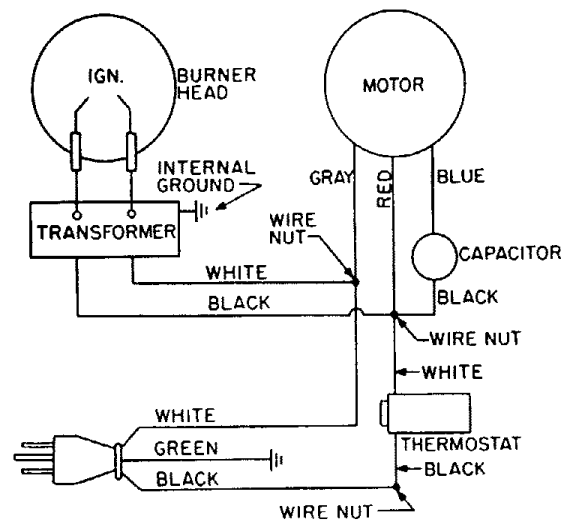

Spec. No. 2827G7-1

Index No.	Part Number	Part Name	Quan. Per Spec. No.		Index No.	Part Number	Part Name	Quan. Per Spec. No.	
			2827G7	2827G1-1				2827G7	2827G1-7
1	M13520G1	Shell, Upper	1	-	51	M12651	Clamp, Tinnerman	1	1
1	M13520G3	Shell, Upper	-	1	52	M12650-1	Capacitor	-	1
(A)	*M12864G1	Motor Package Assy	1	1	52A	M15809	Plug	1	1
2	M12811	Motor	1	1	53	M11271-6	Nut, Tinnerman	6	6
3	M8947	End Shield, front	1	1	54	**M11084-27	Screw, 10-12 x 1/2 in., Type A	6	6
(B)	M15442G1	Pump and Filter Parts Package	1	1	55	**M11084-27	Screw, 10-12 x 1/2 in., Type A	8	8
4	M11966-5	Spring	1	1	56	**M11084-29	Screw, 10-12x1/2 in., Type A	4	4
5	M8643-3	Blade	4	4	57	M5890	Grommet	1	-
6	M11969	Rotor	1	1	58	M13942-2	Connector, Wire	-	1
7	M8645-3	Pump Body	1	1	58	M13942-4	Connector, Wire	2	2
8	**FHPF3-7C	Screw, Fil hd, 10-32 x 1/2 in.	2	2	59	M10813G20	Extension Cord Assy	1	-
9	M12233	End Cover Pump	1	1	59	M10813G24	Extension Cord Assy	-	1
10	**WLI-3	Washer	6	6	60	M9050	Adapter	1	1
11	*M11637	Filter, Lint	1	1	61	M12826	Shell, Lower	1	-
12	**M12461-34	Screw, Hex hd, 10-32 x 1-1/2 in.	6	6	61	M15810	Shell, Lower	-	1
13	*M12244G1	Filter Assy	1	1	62	**NTC-4C	Nut, Hex 1/4-20, Torque Lock	2	2
14	*M12179	Intake Filter	1	1	63	**WPC-4C	Washer, 1/4 in.	2	2
15	M12234	End Cover	1	1	64	**M11084-27	Screw, 10-12 x 1/2, Type A	4	-
16	M10837	Pipe Plug	1	1	65	M12841G1	Mounting Bracket	1	-
(C)	M8943G2	Pressure Relief Valve Assy	1	1	66	M6087	Grommet	1	-
17	M10362	Connector	1	1	67	M3259-4	Transformer, 115 V, 60 C	1	-
18	M8940	Ball, 1/4 dia	1	1	67	M15425	Transformer, 115 V, 60 C	-	1
19	M8941	Spring, Compression	1	1	68	M14985G1	Cover, Transformer	1	-
20	**M8993	Hex Nut, 3/8-24	1	1	69	M12611	Thermostat	1	-
21	M11941	Bushing, Pressure adjustment	1	1	69A	M16121G1	Thermostat Assy	-	1
22	M12865	Male Elbow	1	1	69B	M15814	Bracket, Thermostat	-	1
23	**WLI-3	Lockwasher, Internal #10	4	4	69C	**ST1-2B	Screw, Rd hd, No. 6 x 1/4	-	1
24	**M12461-31	Screw, Hex hd, 10-32 x 1 in.	4	4	70	**FHF3-3C	Screw, Fil hd, 10-24 x 3/8	4	-
25	M12934G1	Combustion Chamber	1	1	71	M11143-1	Bushing, Strain Relief	1	-
25A	M15995	Plug Button	1	1	71	M11954	Bushing, Strain Relief	-	3
(D)	*M12947G3	Burner Assy	1	1	72	M10816G20	Lead, Electrode	2	2
26	M14256	Elbow	1	1	73	M3353	Cap, Fuel Tank	1	1
27	M12949	Connector	1	1	74	M14260	Bushing, Rubber	1	1
28	**HF3-3C	Screw, 10-32 x 3/8 in.	3	3	75	M12820G4	Fuel Tank	1	1
29	M12952	Electrode RH	1	1	76	M13990	Plug	1	1
30	M12951	Electrode LH	1	1	77	**M11084-27	Screw, 10-12 x 1/2 in., Type A	8	8
31	WP-3C	Washer, Flat	1	1	78	M15813-2	Handle, Front and Rear	2	2
32	M14293	Nozzle, Siphon	1	1	79	**M12345-33	Screw, Mach, oval hd, 10-24 x 1-3/4 in.	8	8
33	M10659-1	Washer, Nozzle Seal	2	2	80	M12831-2	Frame, Support, wheel	1	1
34	M10809-1	Spring, Nozzle Seal	1	1	81	**NTC-3C	Nut, 10-24	8	8
35	M8882	Sleeve	1	1	82	M12867	Axle	1	1
36	M12948G1	Burner Head	1	1	83	M14830	Wheel	2	2
37	M14259G1	Fuel Filter	1	1	84	**WP-8C	Washer	2	2
38	**No Number	Setscrew, Socket hd, cup pt, 1/4-28	2	2	85	**C4-7	Cotter Pin	2	2
39	*M13038	Fan, 9° pitch	1	1	86	M12336	Sleeve, Alignment	2	2
40	M12830	Fan Housing	1	1	87	M14831	Hub Cap	2	2
41	**NPC-4C	Nut	2	2		M9900G54	Wire Assy, Black	1	-
42	**WLM-4	Lockwasher, 1/4 dia	2	2		M9900G51	Wire Assy, Black	-	1
43	M10964-1	Clamp, Motor	4	4		M16607	Decal, Operating Instructions	1	1
44	M13620	Spacer	2	2		M12647	Decal, Air Filter	1	-
45	**HC4-10C	Screw, 1/4-20 x 1-1/4	2	2		M12806	Decal, Caution	1	-
46	M14245	Air Line	1	-		M14994	Decal, Trade name	2	2
46	M15970	Air Line	-	1		M16021	Decal, Nameplate	1	1
46A	1000577	Grommet	-	2		M14678	Decal, Wiring Diagram	1	-
47	M12828	Bracket, Shell Support	1	1		M16814	Decal, Wiring Diagram	-	1
48	1000577	Grommet	2	2		M16262	Decal, Caution	1	1
49	M12829	Bracket, Motor Support	1	1		M13386-8	Aerosol Can - Touch Up Paint (Black)		
50	**M10908-51	Screw, 10-24 x 1/2, Type S	1	1		M13386-7	Aerosol Can - Touch Up Paint (White)		
						M13386-6	Aerosol Can - Touch Up Paint (Red)		