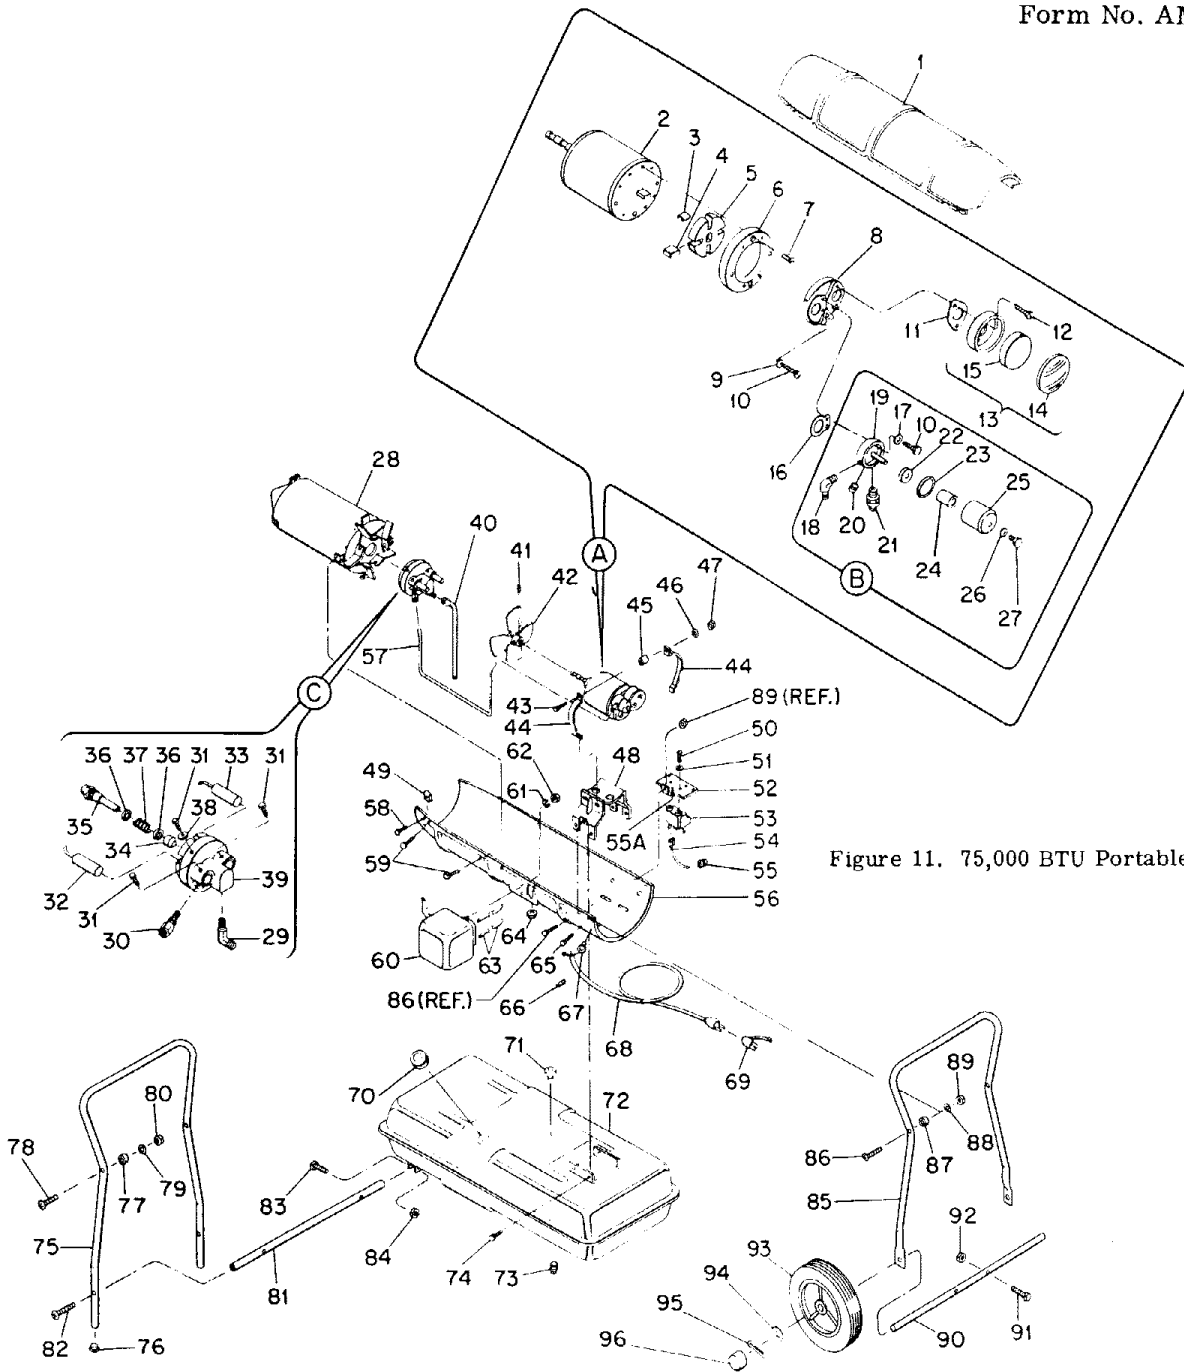

AMOCO MODEL AM-75

Form No. AM-1639 9-65

Figure 11. 75,000 BTU Portable Heater, Exploded View

Figure 6. Wiring Diagram

AMOCO

MODEL AM-75

Form No. AM-1639 9-65

PARTS LIST FOR 75,000 BTU HEATER

Index No.	Part Number	Part Name	Quan.
1	M11919	Shell, Upper	1
(A)	M14658G1	Motor Package Assy	1
2	M11938	Motor	1
3	M11966-5	Spring	1
4	M8643	Blade	4
5	M11959	Rotor	1
6	M8645	Pump Body	1
7	FHPF3-5C	Screw, Fil hd, 10-32 x 5/8	2
8	M8646	End Cover, Pump	1
9	WP-3C	Washer, Flat	4
10	M12461-35	Screw, 10-32 x 1-3/4, hex hd	4
11	M10257	Gasket	1
12	FHPF3-12C	Screw, 10-32 x 1-1/2, fil hd	2
13	M8769	Air Intake Cleaner	1
14	M9191	Cover, Filter	1
15	*M8849	Element, Filter	1
16	M8784	Gasket	1
17	WLI-3	Washer, Lock	4
(B)	M9791G2	Output Filter Assembly	1
18	69248	Elbow, Male	1
19	M9716	Block, Filter	1
20	M10837	Plug, Pipe	1
21	M8943G1	Relief Valve Assembly	1
22	*M10261	Filter	1
23	M9769	Gasket	1
24	*M9942G1	Filter Element Assembly	1
25	M9767	Bowl	1
26	M9770	Washer	1
27	HF4-4C	Screw, 1/4-28 x 1/2, hex hd	1
28	M11920G1	Combustion Chamber	1
(C)	*M11929G1	Burner Assy	1
29	M11931	. Elbow, Male, 45°	1
30	M5976	. Connector, Male	1
31	HF3-3C	. Screw, Hex hd, 10-32 x 3/8	3
32	*M8989	. Electrode LH	1
33	*M8990	. Electrode RH	1
34	M8882	. Sleeve	1
35	M8667	. Nozzle, Siphon	1
36	M10659-1	. Washer, Nozzle Seal	2
37	M10809-1	. Spring, Nozzle Seal	1
38	WP-3C	. Washer, Flat	1
39	M8716G2	. Burner Head	1
40	M13846G1	Fuel Filter Assy	1

Index No.	Part Number	Part Name	Quan.
41	SF4-2-1/2KC	Setscrew, Socket hd, cup pt. 1/4-28 x 5/16	2
42	M13580	Fan, 13° pitch	1
43	HC4-10C	Screw, 1/4-20 x 1-1/4	2
44	M10964-1	Clamp, Motor	4
45	13620	Spacer	2
46	WLM-4	Washer, Lock, 1/4	2
47	NPC-4C	Nut, Hex, 1/4-20	2
48	M11942	Bracket, Motor Support	1
49	M11271-6	Nut, Tinnerman	6
50	RC-2-2C	Screw, Rd hd, 8-32 x 1/2	2
51	WLI-2	Washer, Lock	2
52	M11952	Bracket, Relay Mounting	1
53	M12462-2	Relay	1
54	M9946G4	Wire Assy	1
55	M13942-4	Connector	1
55A	ST2-2AC	Screw, Round hd, 8 x 1/4, rd hd	1
56	M11917G1	Shell, Lower	1
57	*M11943	Air Line	1
58	M11084-27	Screw, 10-12 x 1/2, Type A	6
59	M10908-51	Screw, 10-24 x 1/2	4
60	M3259-4	Transformer	1
61	WLM-4	Lockwasher, 1/4	2
62	NPC-4C	Nut, Hex, 1/4-20	2
63	M10816G11	Lead Assy, Electrode	2
64	1000577	Grommet	1
65	M10908-51	Screw, 10-24 x 1/2	2
66	M13942-4	Connector	1
67	M11954	Bushing, Strain Relief	2
68	M10813G1	Service Cord Assy	1
69	M9050	Adapter	1
70	M3353	Cap, Fuel Tank	1
71	M10990-3	Bushing	1
72	M11636G3	Fuel Tank Assy	1
73	M13990	Plug	1
74	M10908-51	Screw, 10-24 x 1/2	4
75	M13920	Handle, Front	1
76	M8704-2	Button, Plug	2
77	M13042	Spacer	2
78	M12345-29	Screw, 10-24 x 1, oval hd	2
79	WP-3C	Washer, 3/16 ID	2
80	NTC-3C	Nut	2
81	M14827	Rod, Tie	1
82	M12619-23	Screw, 10-24 x 1, oval hd, Type S	2
83	HC3-7C	Screw, 10-24 x 7/8, hex hd	2
84	NTC-3C	Nut	2
85	M13919	Handle, Rear	1
86	M12345-29	Screw, 10-24 x 1, oval hd	2
87	M13042	Spacer	2
88	WP-3C	Washer, 3/16 ID	2
89	NTC-3C	Nut	2
90	M14828	Axle	1
91	HC3-7C	Screw, 10-24 x 7/8, hex hd	2
92	NTC-3C	Nut	2
93	M14830	Wheel	2
94	WP-8C	Washer	2
95	M13280	Cotter Pin	2
96	M14831	Hub Cap	1