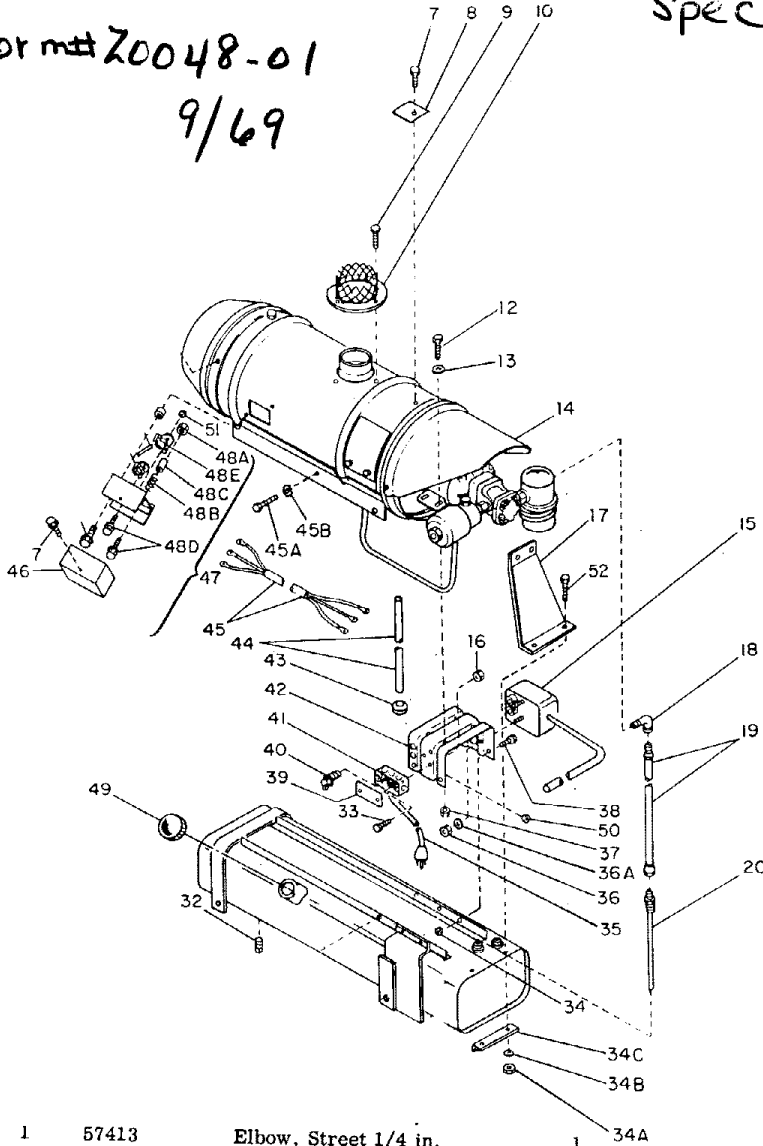

Master BV200

Form #20048-01

9/69

Spec # 2828G1-1
2828G7

1	57413	Elbow, Street 1/4 in.	1
2	M3973	#Filter	1
3	M17499-3	Nipple, Pipe, 1/4 x 2-1/2 in.	1
4	57379	Elbow, Street, 1/8 pipe x 1/8 pipe	1
5	69246	Nipple, Hex, 1/8 pipe	1
6	M3974-1	Solenoid Assembly	1
7	1000513	Connector, Male	1
8	M18363	Pump	1
9	HC5-7C	Screw, Hex Hd, 5/16-18 x 3/4 in.	4
10	WLM-5C	Washer, Lock 5/16 in.	4
11	WP-5C	Washer, Plain 5/16 (Bottom only)	2
12	M18365	Adapter	1
13	RF3-6C	Screw, Round Hd., No. 10-32 x 3/4 in.	3
14	WLM-3	Washer, Lock, No. 10	3
15	M18436	Spring	1
16	M18366	Coupling	1
17	M18398	Motor	1

1	M12860G1	Outer Shell Assembly	1	1
2	M12461-27	Screw, Hex Head	6	6
3	M11271-6	Nut, Tinnerman	2	2
4	M10871	Cowl	1	1
5	M11523-51	Screw, Rd Head	4	4
6	M13674	Combustion Chamber Front Head	1	1
8	M10851	Exhaust Casting	1	1
9	M10908-28	Screw, Hex Head	8	8
12	RC1-2	Screw, Rd Head	2	2
13	M3107	Nozzle	1	1
14	M4274	Spring	1	1
15	M3978	Air Deflector	1	1
16	#M3853G1	Burner Body and Bushing Assembly	1	1
17	HF-3-3	Screw, Hex Head, 10-32 x 3/8	2	2
18	M16712	Electrode, Bushing	2	2
	M10947	Body, Burner	1	1
19	M3981	Electrode	2	2
20	M2294	Fitting, Compression Tube	1	1
21	M9107G4	Burner Head Assembly	1	1
22	WP-2	Washer, Flat	2	2
22A	M12461-16	Screw, Hex Head, 8-32 x 5/8	2	2
23	M11230-1	Fan (*)	1	1
23A	M18025	Key, Fan Locating	1	1
24	#11251G1	Motor Package Assembly	1	
24	#M18465G1	Motor and Pump Assembly (See figure 5)	-	NA
25	M18398	Motor (*)	1	-
26	M3547	Gasket	1	-
27	M3473	Coupling	1	-
28	M11138-7	Pump	1	-
29	WLI-5	Lockwasher	4	-
30	HC5-6	Screw, Hex Head, 5/16-18 x 3/4	2	-
31	M10953	Nipple, Reducing	1	-
32	M3973	Filter Assembly	1	-
33	M4307	Filter Can (Replacement)	1	-
34	M3301-2	Filter Gasket (Replacement)	1	-
35	M3301	Filter Element (Replacement)	1	-
36	HC5-7	Screw, Hex Head	2	-