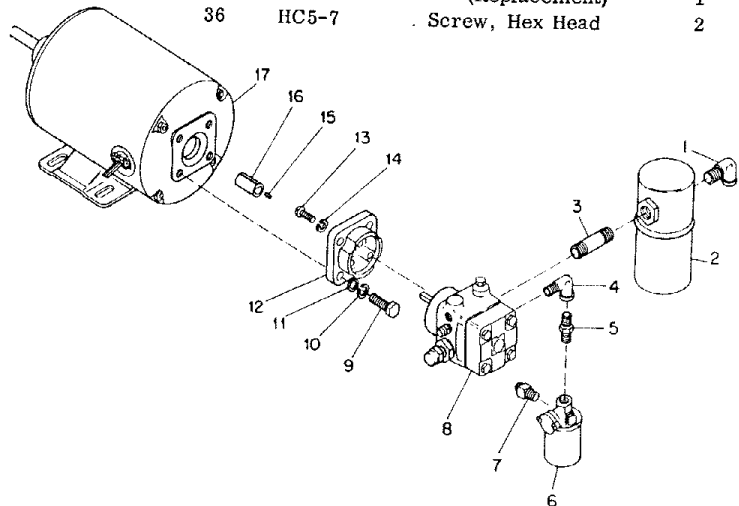

Master BV200

Form #20048-01

9/69

Spec # 2828G1-1
2828G7

1	57413	Elbow, Street 1/4 in.	1
2	M3973	#Filter	1
3	M17499-3	Nipple, Pipe, 1/4 x 2-1/2 in.	1
4	57379	Elbow, Street, 1/8 pipe x 1/8 pipe	1
5	69246	Nipple, Hex, 1/8 pipe	1
6	M3974-1	Solenoid Assembly	1
7	1000513	Connector, Male	1
8	M18363	Pump	1
9	HC5-7C	Screw, Hex Hd, 5/16-18 x 3/4 in.	4
10	WLM-5C	Washer, Lock 5/16 in.	4
11	WP-5C	Washer, Plain 5/16 (Bottom only)	2
12	M18365	Adapter	1
13	RF3-6C	Screw, Round Hd., No. 10-32 x 3/4 in.	3
14	WLM-3	Washer, Lock, No. 10	3
15	M18436	Spring	1
16	M18366	Coupling	1
17	M18398	Motor	1

1	M12860G1	Outer Shell Assembly	1	1
2	M12461-27	Screw, Hex Head	6	6
3	M11271-6	Nut, Tinnerman	2	2
4	M10871	Cowl	1	1
5	M11523-51	Screw, Rd Head	4	4
6	M13674	Combustion Chamber Front Head	1	1
8	M10851	Exhaust Casting	1	1
9	M10908-28	Screw, Hex Head	8	8
12	RC1-2	Screw, Rd Head	2	2
13	M3107	Nozzle	1	1
14	M4274	Spring	1	1
15	M3978	Air Deflector	1	1
16	#M3853G1	Burner Body and Bushing Assembly	1	1
17	HF-3-3	Screw, Hex Head, 10-32 x 3/8	2	2
18	M16712	Electrode, Bushing	2	2
	M10947	Body, Burner	1	1
19	M3981	Electrode	2	2
20	M2294	Fitting, Compression Tube	1	1
21	M9107G4	Burner Head Assembly	1	1
22	WP-2	Washer, Flat	2	2
22A	M12461-16	Screw, Hex Head, 8-32 x 5/8	2	2
23	M11230-1	Fan (*)	1	1
23A	M18025	Key, Fan Locating	1	1
24	#11251G1	Motor Package Assembly	1	
24	#M18465G1	Motor and Pump Assembly (See figure 5)	-	NA
25	M18398	Motor (*)	1	-
26	M3547	Gasket	1	-
27	M3473	Coupling	1	-
28	M11138-7	Pump	1	-
29	WLI-5	Lockwasher	4	-
30	HC5-6	Screw, Hex Head, 5/16-18 x 3/4	2	-
31	M10953	Nipple, Reducing	1	-
32	M3973	Filter Assembly	1	-
33	M4307	Filter Can (Replacement)	1	-
34	M3301-2	Filter Gasket (Replacement)	1	-
35	M3301	Filter Element (Replacement)	1	-
36	HC5-7	Screw, Hex Head	2	-