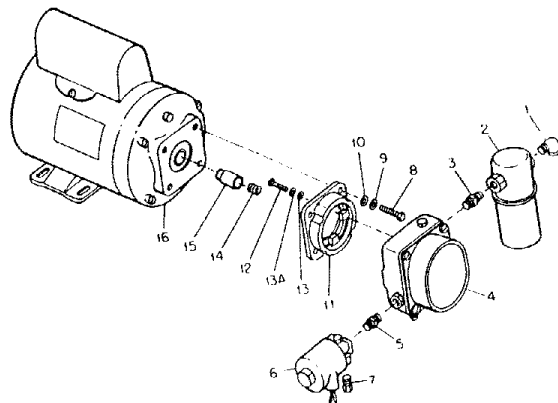

# Master BV250 Spec# 3117 G01

Form # 2767 8-71

1	M18089A	Cone, Nose	1
2	M12461-26	Screw, Hex hd. 10-32 x 3/8 in.	6
3	NTF-3C	Nut, Torque Lock	6
4	M23486A	Shell, Outer	1
5	M11804-27	Screw, Self tapping, 10-12 x 1/2	1
6	M12461-32	Screw, Hex hd, 10-32 x 1-1/8	6
7	M23599A	Collar	1
8	M10908-27	Screw, Self tapping, 10-12 x 1/2	4
9	M18087A	Cover, Outer shell	1
10	M11084-27	Screw, Self tapping, 10-12 x 1/2	4
11	M12461-26	Screw, Hex hd, 10-32 x 3/8	5
12	M22905A	Support, Cover	1
13	1000576	Grommet	5
14	M11271-6	Nut, Tinnerman	4
15	M23534	Spacers	6
16	M23518-1	Combustion Chamber Assembly	1
17	M23545A	Casting Exhaust	1
18	M10908-27	Screw, Self tapping, 10-12 x 1/2	4
19	M16001-41	Screw	1
20	M23547	Deflector, Air	1
21	M18768	Not Used	1
22	M11084-27	Not Used. x 1/2	8
23	M18777-3	Nozzle Adaptor Assembly	1
24	M16741-18	. Retaining ring, Nozzle	1
25	M3981	. Electrode	2
26	M16712	. Bushing, Electrode	2
	M12461-14	. Screw, Hex hd No. 8-32 x 3/8"	2
27	M18775	. Bracket, Nozzle	1
28	M23538	. Nozzle	1
29	M4274	. Spring	1
30	M18776	. Adaptor	1
31	69248	. Elbow	1
32	M11084-27	Screw, Self-tapping, hex hd, No. 10-12 x 1/2	2
33	M10816-33	Electrode Lead Assembly	2
34	M23377	Fan	1
35	M23386-1A	Fan Guard Assembly	1
36	M12461-25	Screw, Hex hd, No. 10-32 x 1/4	4
37	WLM-3C	Washer, Lock	4
38	M21964	Key, Locating	1

1	57413	Elbow, Street 1/4 in.	2
2	M3973	Filter, Fuel	1
	M4307	. Filter Can	1
	M3301-2	. Filter Gasket	1
	M3301	. Filter Element	1
3	M3463	Nipple	1
4	M22872-1	Pump, Fuel	1
5	69246	Nipple, Pipe 1/8 in.	1
6	M19982-4	Valve, Solenoid	1
7	M5976	Connector, Male	1
8	*HC5-7C	Screw, Hex hd., 5/16-18 x 3/4 in.	4
9	*WLM-5C	Lockwasher 5/16 in.	4
10	*WP-5C	Washer, Plain 5/16 in.	4
11	M22348	Adaptor	1
12	*RF3-6C	Screw, Rd. hd., No. 10-32 x 3/4 in.	3
13	WP-3C	Washer, Plain	3
14	M18436	Spring	1
15	M22873	Coupling	1
16	M23357-1	Motor	1
	M3486-3	Tubing, Varnish, Solenoid leads	1