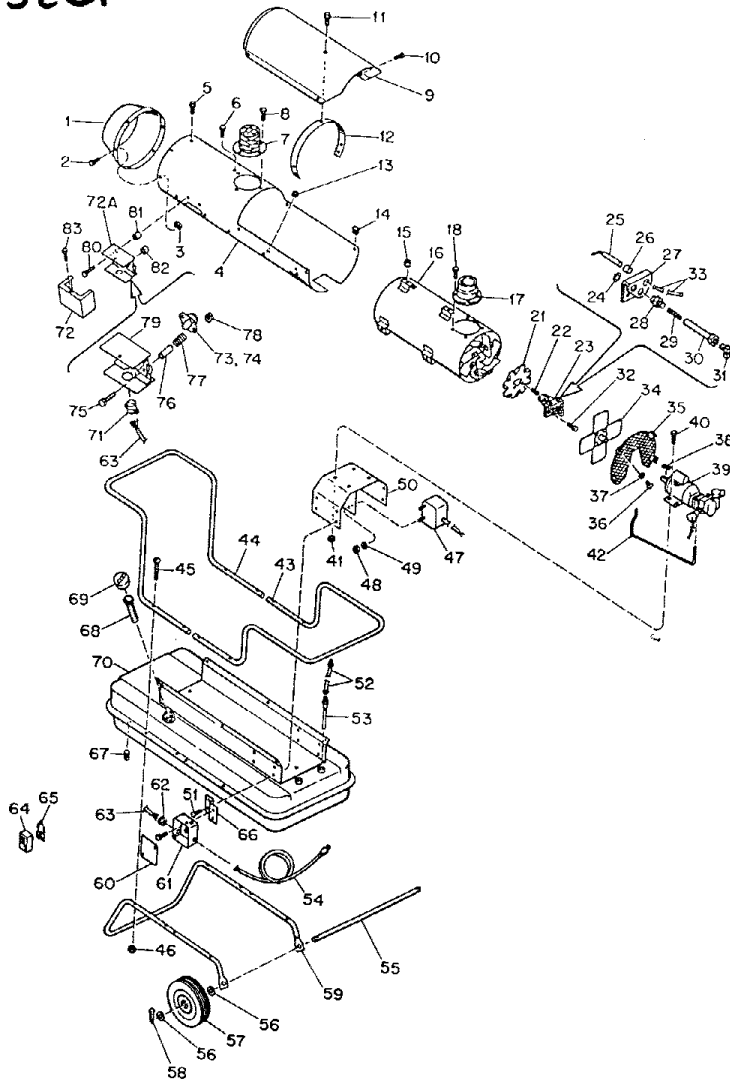

# Master BV250 Spec# 3117 G01

Form # 2767 8-71

1	M18089A	Cone, Nose	1
2	M12461-26	Screw, Hex hd. 10-32 x 3/8 in.	6
3	NTF-3C	Nut, Torque Lock	6
4	M23486A	Shell, Outer	1
5	M11804-27	Screw, Self tapping, 10-12 x 1/2	1
6	M12461-32	Screw, Hex hd, 10-32 x 1-1/8	6
7	M23599A	Collar	1
8	M10908-27	Screw, Self tapping, 10-12 x 1/2	4
9	M18087A	Cover, Outer shell	1
10	M11084-27	Screw, Self tapping, 10-12 x 1/2	4
11	M12461-26	Screw, Hex hd, 10-32 x 3/8	5
12	M22905A	Support, Cover	1
13	1000576	Grommet	5
14	M11271-6	Nut, Tinnerman	4
15	M23534	Spacers	6
16	M23518-1	Combustion Chamber Assembly	1
17	M23545A	Casting Exhaust	1
18	M10908-27	Screw, Self tapping, 10-12 x 1/2	4
19	M16001-41	Screw	1
20	M23547	Deflector, Air	1
21	M18768	Not Used	1
22	M11084-27	Not Used. x 1/2	8
23	M18777-3	Nozzle Adaptor Assembly	1
24	M16741-18	. Retaining ring, Nozzle	1
25	M3981	. Electrode	2
26	M16712	. Bushing, Electrode	2
	M12461-14	. Screw, Hex hd No. 8-32 x 3/8"	2
27	M18775	. Bracket, Nozzle	1
28	M23538	. Nozzle	1
29	M4274	. Spring	1
30	M18776	. Adaptor	1
31	69248	. Elbow	1
32	M11084-27	Screw, Self-tapping, hex hd, No. 10-12 x 1/2	2
33	M10816-33	Electrode Lead Assembly	2
34	M23377	Fan	1
35	M23386-1A	Fan Guard Assembly	1
36	M12461-25	Screw, Hex hd, No. 10-32 x 1/4	4
37	WLM-3C	Washer, Lock	4
38	M21964	Key, Locating	1

1	57413	Elbow, Street 1/4 in.	2
2	M3973	Filter, Fuel	1
	M4307	. Filter Can	1
	M3301-2	. Filter Gasket	1
	M3301	. Filter Element	1
3	M3463	Nipple	1
4	M22872-1	Pump, Fuel	1
5	69246	Nipple, Pipe 1/8 in.	1
6	M19982-4	Valve, Solenoid	1
7	M5976	Connector, Male	1
8	*HC5-7C	Screw, Hex hd., 5/16-18 x 3/4 in.	4
9	*WLM-5C	Lockwasher 5/16 in.	4
10	*WP-5C	Washer, Plain 5/16 in.	4
11	M22348	Adaptor	1
12	*RF3-6C	Screw, Rd. hd., No. 10-32 x 3/4 in.	3
13	WP-3C	Washer, Plain	3
14	M18436	Spring	1
15	M22873	Coupling	1
16	M23357-1	Motor	1
	M3486-3	Tubing, Varnish, Solenoid leads	1