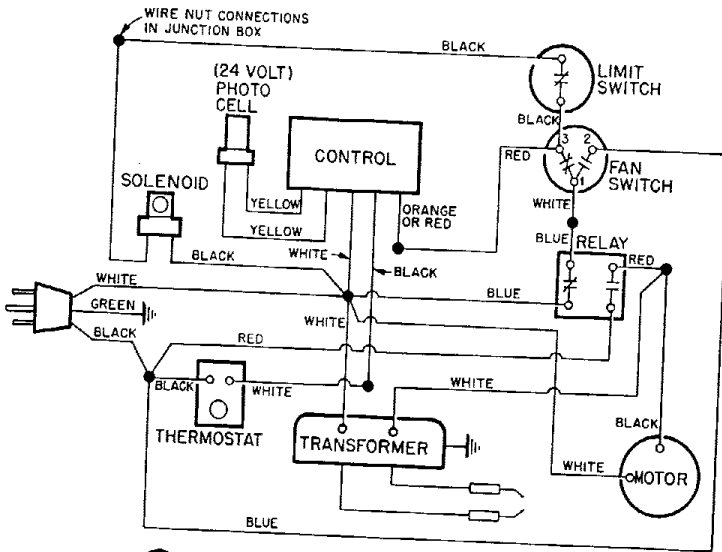

Form # 2979
7/73

Master BV250C
Spec # 3201G01
+
3203G01

43	1000576	Grommet	3
44	M21962-2	Wire Harness Assembly	1
45	M25297-11	Thermostat Assembly	1
-	NPC-1C	Nut, Plain, 6-32	2
-	WLI-1	Lockwasher, Internal, No. 6	2
-	RC1-3C	Screw, Rd hd., 6-32 x 3/8	2
46	M25121B	Thermostat Bracket	1
-	M11084-27	Screw, Self-tapping, 10-12 x 1/2	2
-	WLI-3	Lockwasher, Internal No. 10	2
47	M21786A	Bracket, Box mounting	1
48	M8257	Plug, Pipe	1
49	M18053	Screen, Filler neck	1
50	M23284	Cap, Filler	1
51	M3570	Clip, Nylon	9
-	M11084-39	Screw, Self-tapping, 8-15 x 1/2	3
-	NTC-2C	Nut, Torque lock, No. 8-32	3
-	M12461-15	Screw, Hex hd, 8-32 x 1/2 in.	3
52	M18298-2A	Fuel Tank Assembly	1

Master BV250C Spec# 3201G01 + 3203G01

-	M18666-3	Burner Head Assembly	1
1	M27828	. Nozzle	1
2	M4274	. Spring	1
3	M3978	. Deflector, Air	1
4	RC1-2	. Screw, Rd hd., No. 6-32 x 1/4 in.	2
5	HF3-3	. Screw, Hex hd., No. 10-32 x 3/8 in.	2
6	M3981	. Electrode	2
7	69248	. Elbow	1
-	M3853G8	. Burner Body and Bushing Assy	1
8	M18665	. . Burner Body	1
9	M16712	. . Bushing, Electrode	2
10	M16650G1	. Shutter Plate Assy	1
11	M12461-25	. Screw, Hex hd., No. 10-32 x 1/4 in.	4