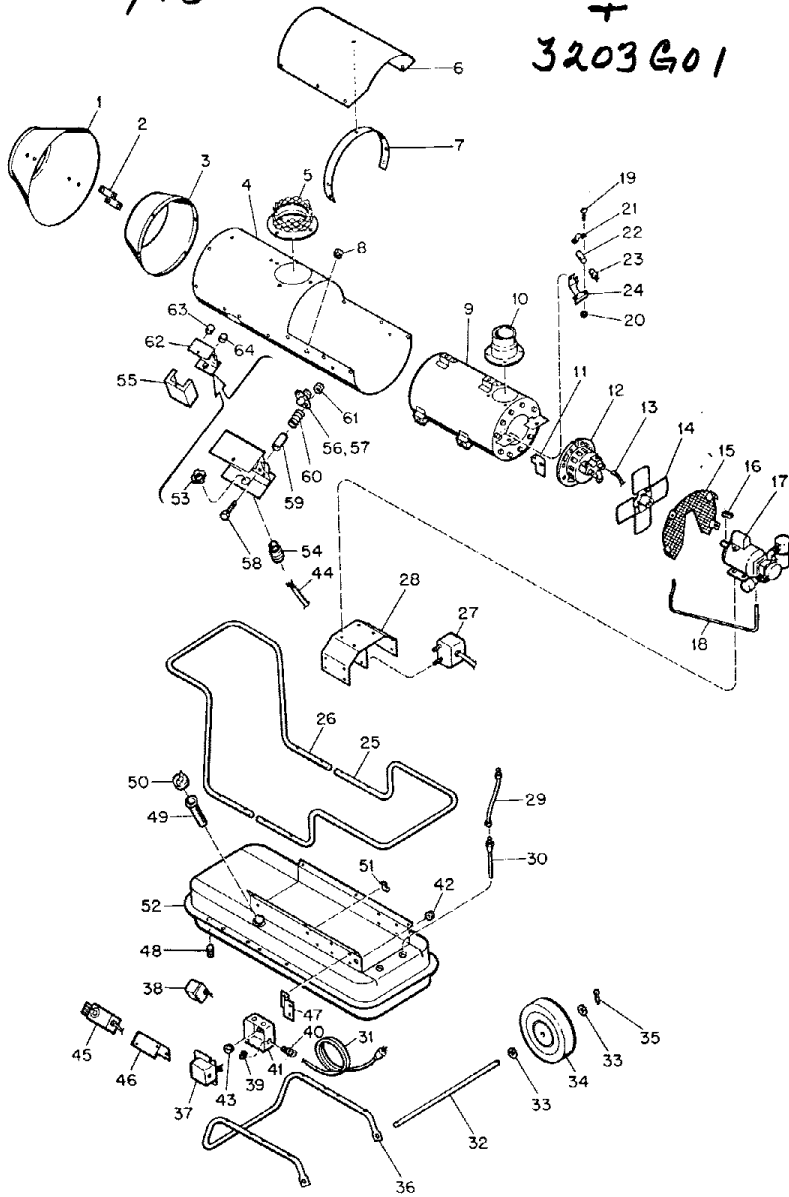

Form # 2979
7/73

Master BV250C
Spec # 3201G01
+
3203G01

43	1000576	Grommet	3
44	M21962-2	Wire Harness Assembly	1
45	M25297-11	Thermostat Assembly	1
-	NPC-1C	Nut, Plain, 6-32	2
-	WLI-1	Lockwasher, Internal, No. 6	2
-	RC1-3C	Screw, Rd hd., 6-32 x 3/8	2
46	M25121B	Thermostat Bracket	1
-	M11084-27	Screw, Self-tapping, 10-12 x 1/2	2
-	WLI-3	Lockwasher, Internal No. 10	2
47	M21786A	Bracket, Box mounting	1
48	M8257	Plug, Pipe	1
49	M18053	Screen, Filler neck	1
50	M23284	Cap, Filler	1
51	M3570	Clip, Nylon	9
-	M11084-39	Screw, Self-tapping, 8-15 x 1/2	3
-	NTC-2C	Nut, Torque lock, No. 8-32	3
-	M12461-15	Screw, Hex hd, 8-32 x 1/2 in.	3
52	M18298-2A	Fuel Tank Assembly	1

Master BV250C Spec# 3201G01 + 3203G01

-	M18666-3	Burner Head Assembly	1
1	M27828	. Nozzle	1
2	M4274	. Spring	1
3	M3978	. Deflector, Air	1
4	RC1-2	. Screw, Rd hd., No. 6-32 x 1/4 in.	2
5	HF3-3	. Screw, Hex hd., No. 10-32 x 3/8 in.	2
6	M3981	. Electrode	2
7	69248	. Elbow	1
-	M3853G8	. Burner Body and Bushing Assy	1
8	M18665	. . Burner Body	1
9	M16712	. . Bushing, Electrode	2
10	M16650G1	. Shutter Plate Assy	1
11	M12461-25	. Screw, Hex hd., No. 10-32 x 1/4 in.	4