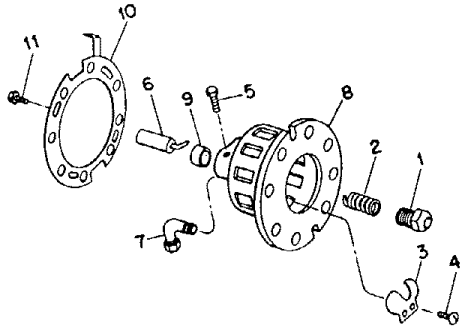

Form # 2979
7/73

Master BV250C
Spec # 3201G01
+
3203G01

43	1000576	Grommet	3
44	M21962-2	Wire Harness Assembly	1
45	M25297-11	Thermostat Assembly	1
-	NPC-1C	Nut, Plain, 6-32	2
-	WLI-1	Lockwasher, Internal, No. 6	2
-	RC1-3C	Screw, Rd hd., 6-32 x 3/8	2
46	M25121B	Thermostat Bracket	1
-	M11084-27	Screw, Self-tapping, 10-12 x 1/2	2
-	WLI-3	Lockwasher, Internal No. 10	2
47	M21786A	Bracket, Box mounting	1
48	M8257	Plug, Pipe	1
49	M18053	Screen, Filler neck	1
50	M23284	Cap, Filler	1
51	M3570	Clip, Nylon	9
-	M11084-39	Screw, Self-tapping, 8-15 x 1/2	3
-	NTC-2C	Nut, Torque lock, No. 8-32	3
-	M12461-15	Screw, Hex hd, 8-32 x 1/2 in.	3
52	M18298-2A	Fuel Tank Assembly	1

Master BV250C Spec# 3201G01 + 3203G01

-	M18666-3	Burner Head Assembly	1
1	M27828	. Nozzle	1
2	M4274	. Spring	1
3	M3978	. Deflector, Air	1
4	RC1-2	. Screw, Rd hd., No. 6-32 x 1/4 in.	2
5	HF3-3	. Screw, Hex hd., No. 10-32 x 3/8 in.	2
6	M3981	. Electrode	2
7	69248	. Elbow	1
-	M3853G8	. Burner Body and Bushing Assy	1
8	M18665	. . Burner Body	1
9	M16712	. . Bushing, Electrode	2
10	M16650G1	. Shutter Plate Assy	1
11	M12461-25	. Screw, Hex hd., No. 10-32 x 1/4 in.	4