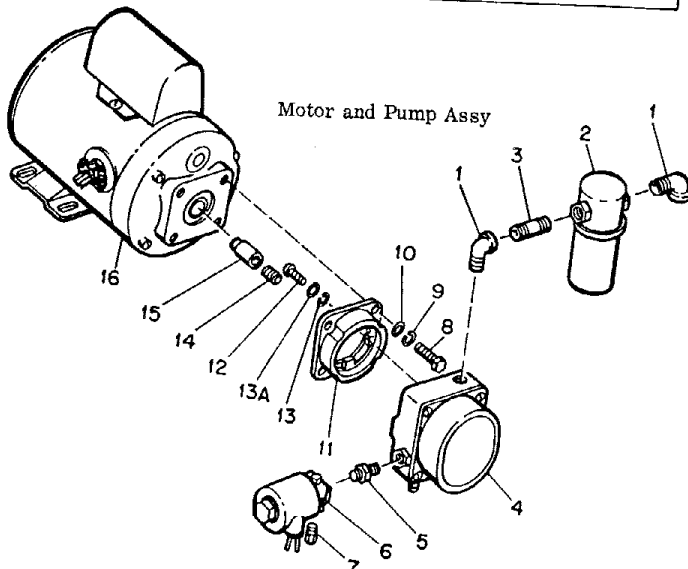

1	57413	Elbow, Street, 1/4 in.	2
2	M3973	Filter, Fuel	1
	M4307	. Filter Can	1
	M3301-2	. Filter Gasket	1
	M3301	. Filter Element	1
3	M17499-1	Nipple	1
4	M22872-1	Pump, Fuel	1
5	69246	Nipple, Pipe 1/8 in.	1
6	M3974-5	Valve, Solenoid	1
7	M5976	Connector, Male	1
8	*HC5-7C	Screw, Hex hd., 5/16-18 x 3/4	4
9	*WLM-5C	Lockwasher, 5/16 in.	4
10	*WP-5C	Washer, Plain, 5/16 in.	4
11	M22348	Adaptor	1
12	*RF3-6C	Screw, Rd hd., No. 10-32 x 3/4 in.	3
13	WP-3C	Washer, Plain	3
14	M18436	Spring	1
15	M22873	Coupling	1
16	M23357-3	Motor Assembly	1
	M3486-18	Tubing, Varnish, Solenoid leads	1
	1001349	Connector	1