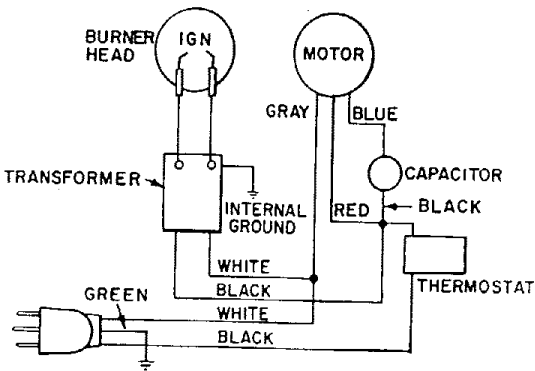

# Master B120

Form # MV1609 - 8-65

1	M13520G1	Shell, Upper	1
A	*M12864G1	Motor Package Assy	1
2	M12811	Motor	1
3	M8947	End Shield, front	1
B		Pump and Filter Parts Package	1
4	M11966-5	Spring	1
5	M8643-3	Blade	4
6	M11969	Rotor	1
7	M8645-3	Pump Body	1
8	FHPPF3-7C	Screw, Fil hd, 10-32 x 1/2 in.	2
9	M12233	End Cover Pump	1
10	WL1-3	Washer	6
11	*M11637	Filter, Lint	1
12	M12461-34	Screw, Hex hd, 10-32 x 1-1/2 in.	6
13	*M12244G1	Filter Assy	1
14	*M12179	Intake Filter	1
15	M12234	End Cover	1
16	M10837	Pipe Plug	1
17	M10362	Connector	1
18	M8940	Ball, 1/4 dia	1
19	M8941	Spring, Compression	1
20	M8993	Hex Nut, 3/8-24	1
21	M11941	Bushing, Pressure adjustment	1
22	M12865	Male Elbow	1
23	WL1-3	Lockwasher, Internal #10	4
24	M12461-31	Screw, Hex hd, 10-32 x 1 in.	4
25	M12934G1	Combustion Chamber	1
C	*M12947G3	Burner Assy	1
26	M12456	Elbow	1
27	M12949	Connector	1
28	HF3-3C	Screw, 10-32 x 3/8 in.	3
29	M12952	Electrode RH	1
30	M12951	Electrode LH	1
31	WP-3C	Washer, Flat	1
32	M12959	Nozzle, Siphon	1
33	M10659-1	Washer, Nozzle Seal	2
34	M10809-1	Spring, Nozzle Seal	1
35	M8882	Sleeve	1
36	M12948G1	Burner Head	1
37	M14259G1	Fuel Filter	1
38	No Number	Setscrew, Socket hd, cup pt, 1/4-28	2
39	*M13038	Fan	1
40	M12830	Fan Housing	1
41	NPC-4C	Nut	2
42	WLM-4	Lockwasher, 1/4 in.	2
43	M10964-1	Clamp, Motor	4
44	M13620	Spacer	2
45	HC4-10C	Screw, 1/4-20 x 1-1/4	2
46	M14245	Air Line	1
47	M12828	Bracket, Shell Support	1
48	1000577	Grommet	1
49	M12829	Bracket, Motor Support	1
50	M10908-51	Screw, 10-24 x 1/2 type S	1
51	M12651	Clamp, Tinnerman	1
52	M12650-1	Capacitor	1
53	M11271-6	Nut, Tinnerman	6
54	M11084-27	Screw, 10-24 x 1/2 in.	6
55	M10908-51	Screw, 10-24 x 1/2 in.	8
56	M10908-53	Screw, 10-24 x 3/4 in.	4
57	M5890	Grommet	1
58	M13942-4	Connector	2
	M9900G10	Wire Assembly	1
	M9900G30	Wire Assembly	1
59	M10813G20	Extension Cord Assy	1
60	M9050	Adapter	1
61	M12826	Shell, Lower	1
62	NPC-4C	Nut, Hex 1/4-20	2
63	WLM-4	Lockwasher, 1/4 in.	2
64	M10908-51	Screw, 10-24 x 1 in.	4
65	M12841G1	Mounting Bracket	1
66	M6087	Grommet	1
67	*M3259-4	Transformer	1
68	M14985G1	Cover, -Transformer	1
69	M12611	Thermostat	1
70	FHF3-3C	Screw, Fil hd. 10-24 x 3/8 in.	4
71	M11143-1	Bushing, Strain Relief	1
72	M10816G12	Lead, Electrode	2
73	M3353	Cap, Fuel Tank	1
74	M14260	Bushing, Rubber	1
75	M12820G4	Fuel Tank	1
76	M13990	Plug	1
77	M10908-51	Screw, 10-24 x 1/2 in.	8