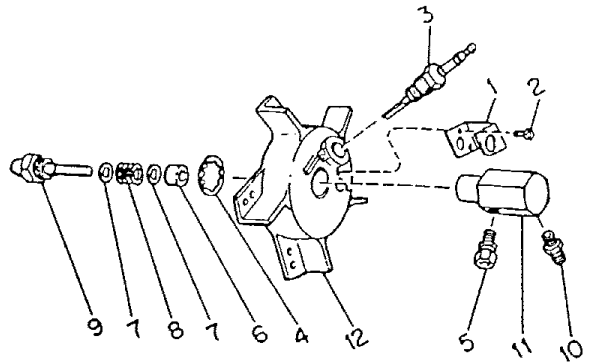

Master B66D

Spec # 3182 G09

	M23443-3	Burner Head Assembly	1
1	M16660	. Bracket, Photo Cell	1
2	*M10908-1	. Screw, Hex hd., Self-tapping, No. 6-32 x 1/4	2
3	M16741-18	. Spark Plug	1
4	M16741-18	. Ring, Retaining	1
	M23151-4	. Nozzle Adapter Assembly	1
5	M5976	. . Connector, Male	1
6	M8882	. . Sleeve, Nozzle Seal	1
7	M10659-1	. . Washer, Nozzle Seal	2
8	M10809-1	. . Spring, Nozzle Seal	1
9	M26316	. . Nozzle, Aspirating	1
10	M16791	. . Connector, Male	1
11	M16535	. . Adapter, Nozzle	1
12	M25020	. Body, Burner Head	1

1	M 26204-3	Handle, Rear	1
2	M26203-3	Handle, Front	1
3	M26205-3	Frame, Wheel Support	1
4	M12345-33*	Screw, Oval hd., 10-24 x 1-3/4 in.	8
5	NTC-3C*	Nut, Torque Lock No. 10-24	8
6	M28526	Nut, Cap	2
7	M26307	Wheel	2
8	M16801-6A	Axle	1