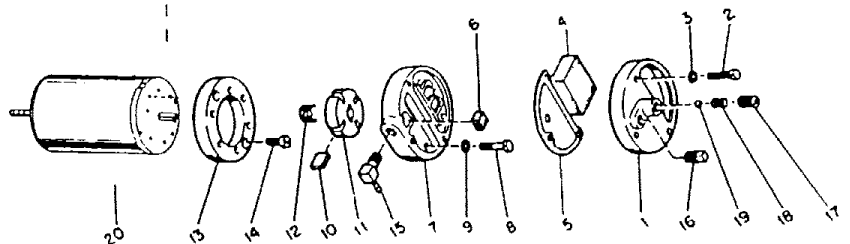

Master B66 D

Spec # 3182G09

Form # 4331.01

1	M31306-01	Motor Package Assembly	1
2	M29609	End Cover, Filter	1
2		* Screw, Hex Hd. No. 10-32 x 1"	3
4	M29633	Intake Air Filter	1
5	M29612-01	Output Filter Assy.	1
6	M29632	Filter, Lint	1
7	M29608	Front Cover, Pump (Port Plate)	1
8	*M12461-31	Screw, Hex hd. No. 10-32 x 1	6
10	M8643	Blade, Pump	4
11	M22456-1	Rotor, Pump	1
12	M22009	Insert, Rotor	1
13	M8645	Pump Body	1
14	*FH PF3-4C	Screw (Pump Body to Motor)	2
15		Elbow, 90°	1
16	M22997	Plug	1
17	M27694	Screw, Pressure Adjustment	1
18	M10993-1	Spring, Compression (Pressure Relief)	1
19	M8940	Ball, 1/4 in dia	1
20	M25022-1	Motor	1