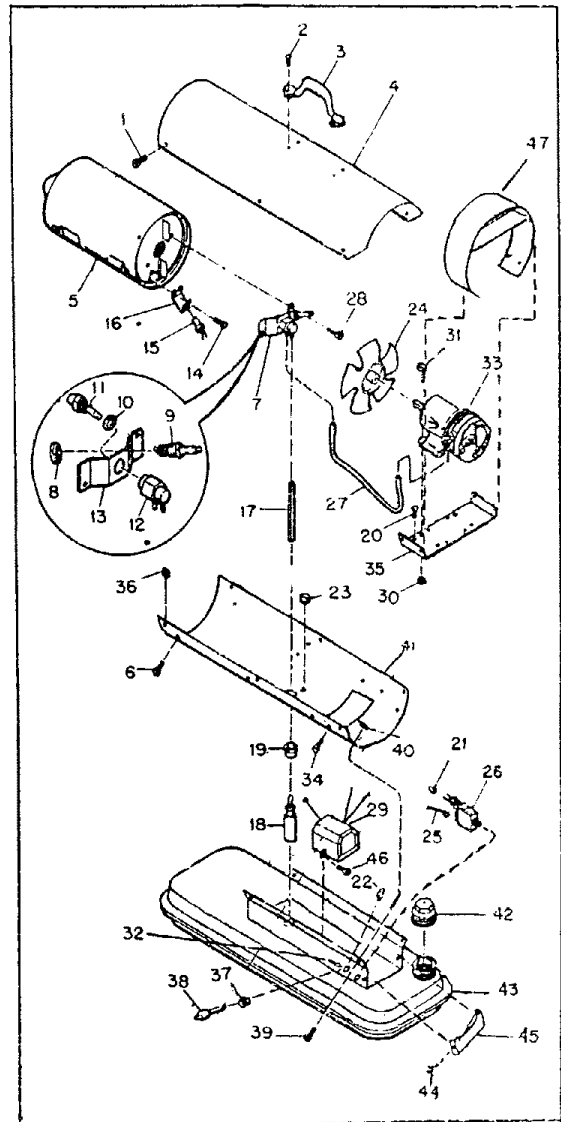

REDDY HEATER LOW PRESSURE

M50A SPEC 5003G03 M50092-02

Key No.	Part Number	Part Name or Description	Qty.
1	M11084-26	Screw, Hex. hd, 10-12 x 3/8 in.	6
	M30725-04	Upper Shell Assembly	1
2	M17539-9	Rivet	4
3	M28153	Handle	1
4	M30724AC	Shell	1
5	M30883-01	Chamber Assembly, Combustion	1
6	M11084-26	Screw, Hex. hd., 10-12 x 3/8 in.	4
7	M29707-02	Burner Head Assembly	1
8	M29824	Nut, Special 14 MM	1
9	M29835	Spark Plug	1
10	M16741-18	Ring, Retainer	1
	M29705-02	Nozzle Adapter Assembly	1
11	M30875	Nozzle, Siphon	1
12	M29805	Adapter, Nozzle	1
13	M29615-01	Bracket Assembly, Nozzle Adapter	1
14	M10908-1	Screw, Hex. hd., 6-32 x 1/4 in.	2
15	M16656-3	Photocell and Bushing Assembly	1
16	M16660	Bracket, Photocell	1
17	M29803-02	Tubing, Fuel	1
18	M29814-01	Filter Assembly, Fuel	1
19	M10990-3	Bushing, Rubber	1
20	M11084-26	Screw	1
21	M13942-5	Connector, Wire	2
22	M13942-7	Connector, Wire	1
23	1000576	Grommet	2
24	M30884	Fan	1
25	M16841-16	Wire Assembly	1
26	M28898-03	Safety Control Assembly	1
27	M29803-03	Tubing, Airline	1
28	M11084-26	Screw, Hex. hd.	2
29	M16697-02	Transformer Assembly	1
30	NTC-3C	Nut	4
31	M12461-50	Screw	4
32	M29800	Decal, Reset	1
33	M29750-02	Motor Package Assembly	1
34	M11084-26	Screw	4
35	M29616	Motor Mounting Bracket	1
36	M11271-6	Nut, Tinnerman	6
37	M11143-1	Bushing, Strain Relief	1
38	M10813-74	Extension Cord Assembly	1
39	M11084-26	Screw	4
	M12250-2	Nut, Tinnerman	4
41	M30763AC	Shell, Lower	1
42	M30715-01	Cap, Fuel	1
43	M30873-01AL	Tank Assembly, Fuel	1
44	M11084-26	Screw, Hex., hd. 10-12 x 3/8 in.	2
45	M30726-AL	Bracket End Cover	1
46	M11084-26	Screw, Hex. hd., 10-12 x 3/8 in.	2
47	M31348-01	Assembly Shell Support	1