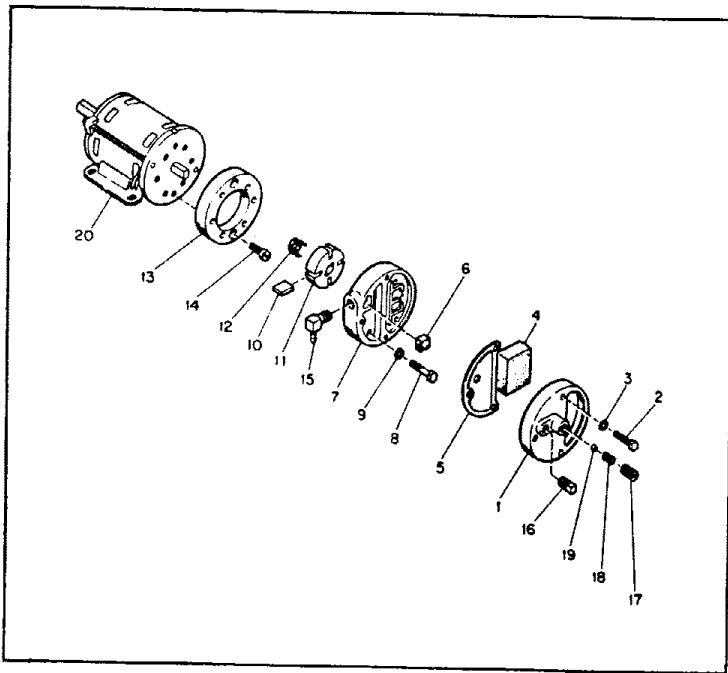

REDDY HEATER LOW PRESSURE

M50A
SPEC 5003G03
M50092-02

Figure 2. Motor Package Assembly

Key No.	Part Number	Part Name or Description	Qty.
1A	M29750-02	Motor Package Assembly	1
1	M29609	. End Cover, Filter	1
2	M12461-31	. Screw (Filter End Cover to Pump End Cover)	3
4	M29633	. Intake Air Filter	1
5	M29612-01	. Output Filter Assembly	1
6	M29632	. Filter, Lint	1
7	M29608	. End Cover, Pump (Port Plate)	1
8	M12461-31	. Screw (End Cover to Motor)	6
10	M8643	. Blade	4
11	M22456-1	. Rotor, Pump	1
12	M22009	. Insert, Rotor	1
13	M30821	. Pump Body	1
14	FHPF3-4C	. Screw (Pump Body to Motor)	2
15	M50016	. Elbow	1
16	M22997	. Plug, Socket Hd.	1
17	M27694	. Screw, Pressure Adjustment	1
18	M10993-1	. Spring, Compression (Pressure Relief)	1
19	M8940	. Ball, 1/4 in. dia.	1
20	M30876-01	. Motor	1