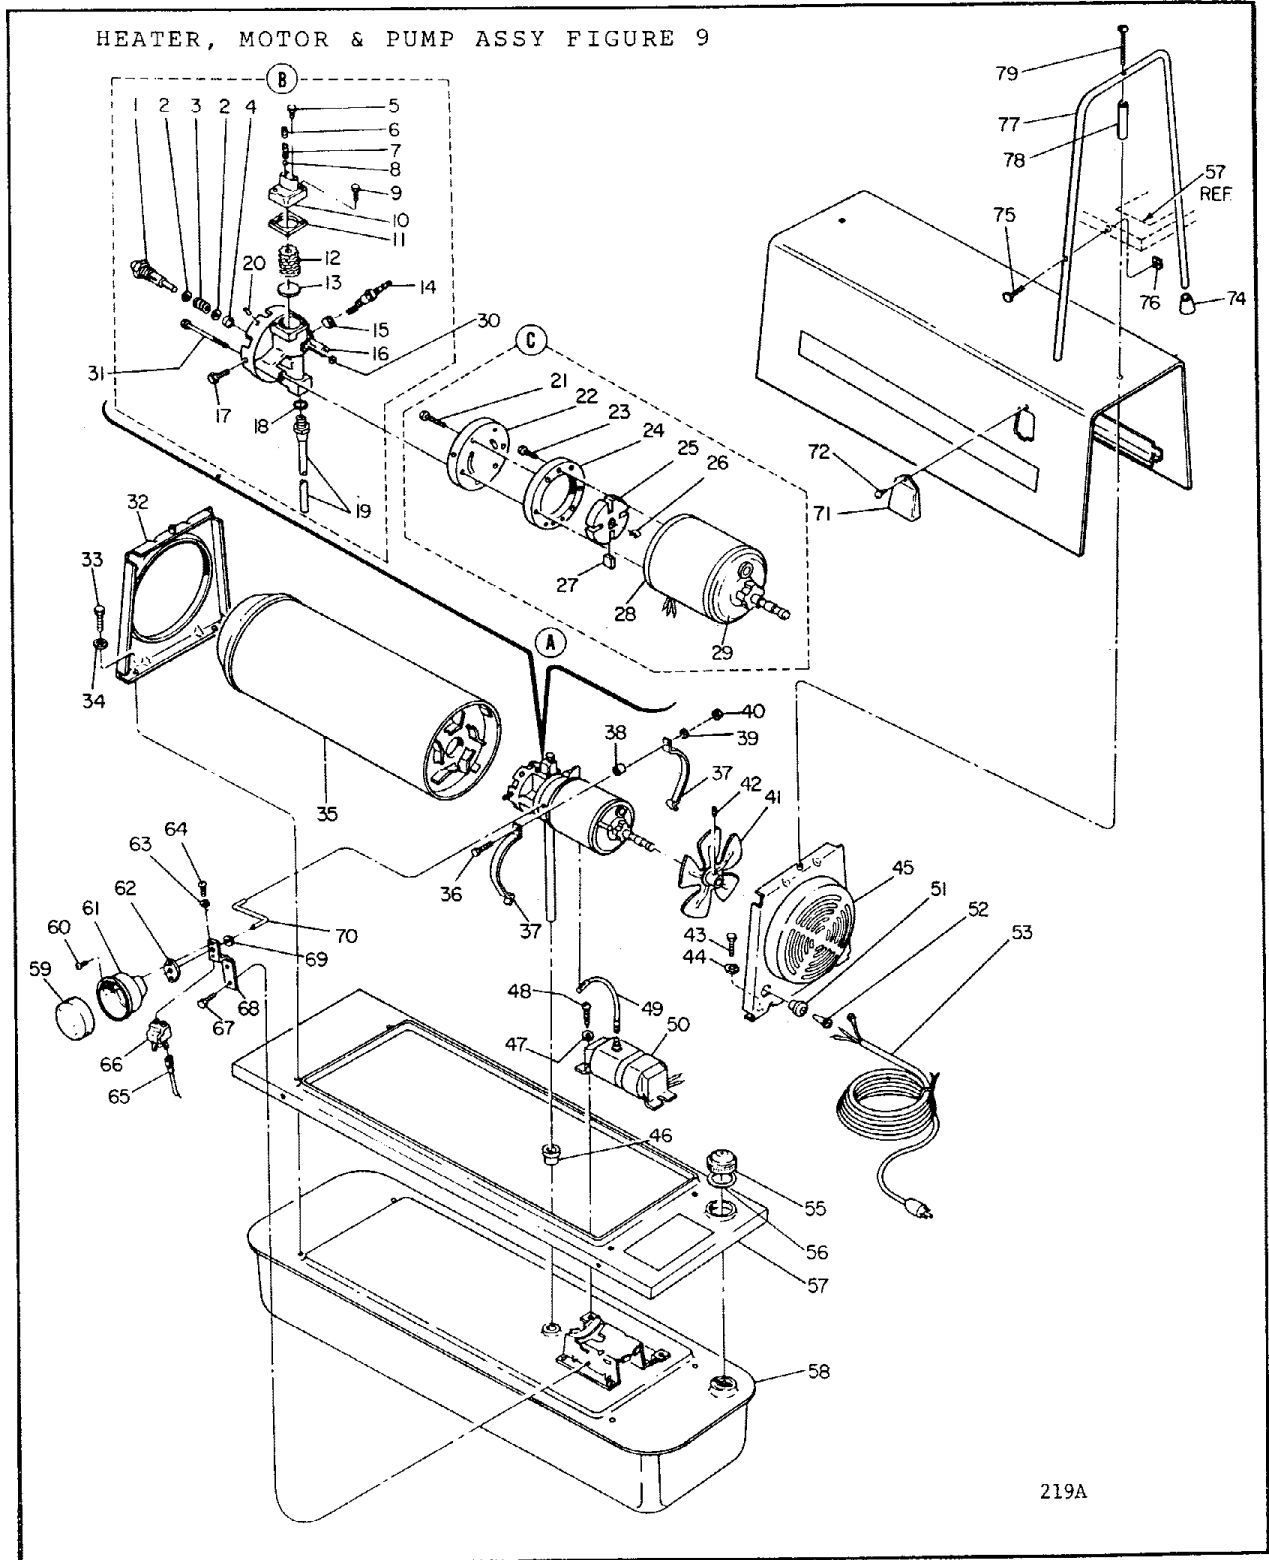

# REDDY HEATER M-50E AND M-50EG LOW PRESSURE FORM RH-1641 (10/65)

HEATER, MOTOR & PUMP ASSY FIGURE 9

Index No.	Part Number	Part Name	Quan.
A	M11148G4	Motor, Pump and Burner Head Assembly	1
B	M12428G3	Burner Head Assembly	1
1	M11054-1	Nozzle, Siphon	1
2	M10659-1	Washer, Nozzle seal	2
3	M10809-1	Spring, Nozzle seal	1
4	M8882	Sleeve	1
5	M10837	Plug, Hex head	1
6	M10992-1	Screw, Adjusting	1
7	M10993-1	Spring, pressure relief	1
8	M8940	Ball, 1/4 dia.	1
9	M12461-54	Screw, Hex hd, 10-24 x 7/8	2
10	M12576	Body, Valve	1
11	M12577	Gasket	1
12	*M9942G3	Filter Element (output)	1
13	M12578	Filter, Lint	1
14	*M10962-2	Spark Plug	1
15	M14525	Electrode Retainer	1
16	M12273	Body, Burner head	1
17	M10908-38	Screw, Type S, 12-24 x 3/8	1
18	*M10718-1	O-Ring	1
19	*M14266G1	Fuel Filter	1
20	ROPI2-8	Roll Pin, 3/16x1/2	4
C	M12429G2	Motor & Pump Assembly	1
21	FHPF3-8C	Screw, Fil hd, 10-32 x 1	4
22	M12430	End Cover, Pump	1
23	FHPF3-4C	Screw, Fil hd, 10-32 x 1/2	2
24	M8645	Body, Pump	1
25	M11959	Rotor	1
26	M11966-5	Spring	1
27	M8643	Blade	4
28	M11938-2	Motor	1
29	M8947	End Shield, Motor Front (service only)	1
30	M11265-1	Seal	1
31	FHF3-20C	Screw, Fil hd, 10-32 x 2-1/2	2