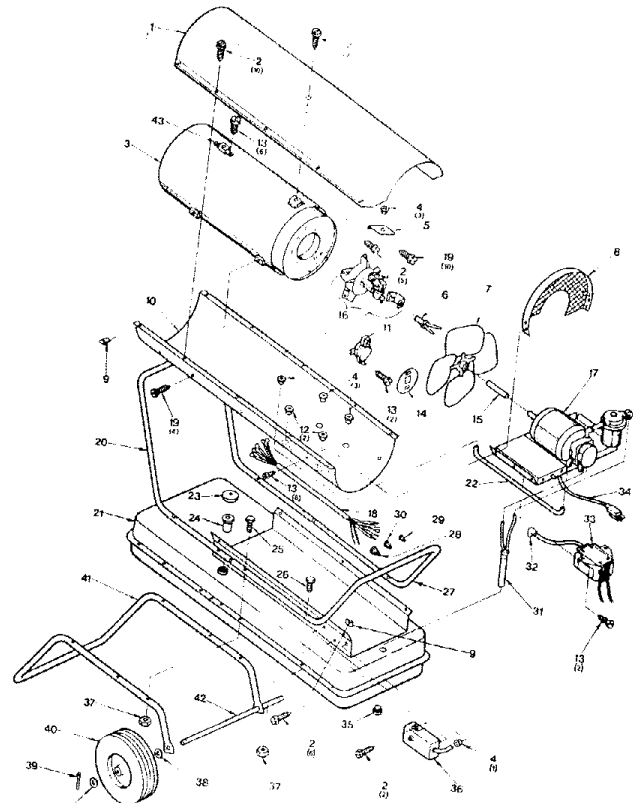

# Master B 350B

Form# 097501-01  
Rev. B

1	M50060AB	Upper shell	1
2	M11084-27	Screw, #10-16 x 1/2"	25
3	M50542-01	Combustion chamber & shield	1
4	M30865-02	Bushing	7
5	M50086	Air deflector	5
6	M16656-4	Photozell assembly	1
7	M50121	Fan	1
8	M50097-01AA	Fan Guard	1
9	M11271-6	Clip nut	16
10	M50061AB	Lower shell	1
11	M51336-02	Fan switch	1
12	M50104-02	Bushing	2
13	M11084-26	Screw, #10-3/8 hex head	21
14	M51160-01	Fan switch cover	1
15	M50278	Sleeve	1
16	†	Burner head assembly	1
17	†	Motor & pump assembly	1
18	097494-01	Wire harness	1
19	M11084-3	Screw, #12-14x 1/2"	14
20	M50062-03	Front handle	1
21	079666-19	Fuel tank	1
22	M50295	Fuel line	1
23	097702-01	Fuel cap	1
24	M18053	Filler neck screen	1
25	HC4-18C	Screw, 1/4-20 x 1/4	6
26	M51043-01	Screw, 1/4-20 x 1 1/2"	2
27	M50062	Rear handle	1
28	*	Wire connector (large)	1
29	*	Wire connector (small)	2
30	*	Wire connector (medium)	4
31	M50115-01	Fuel line assembly	1
32	M50050	Ignition boot	1
33	M50570-02	Transformer, 5000 volt	1
34	M10813-33	Power Cord	1
35	M27417	Drain plug	1
36	097513-01	Thermostat	1
37	NTC-4C	Nut, Hex lock 1/4-20	8
38	WP-10C	Flatwasher (5/8")	4
39	C5-10C	Cotter Pin (5/32 x 1 1/4")	2
40	M50389	Wheel	2
41	M50063	Wheel support frame	1
42	M18774	Axle	1
43	M50274	Deflector brace	3

1	M10908-2	Screw, Hex Head (6-32 x 3/8)	2
2	M50340-02	Photozell Bracket	1
3	M10962-2	Spark Plug	1
4	M51070-02	Nozzle	1
5	M51170-01	Plug	1
6	M50924-02	Burner Head Body	1
7	69246	Straight Nipple	1
8	M50390-01	Solenoid Valve (Includes #7 & #9)	1
9	M50297	Compression Elbow	1