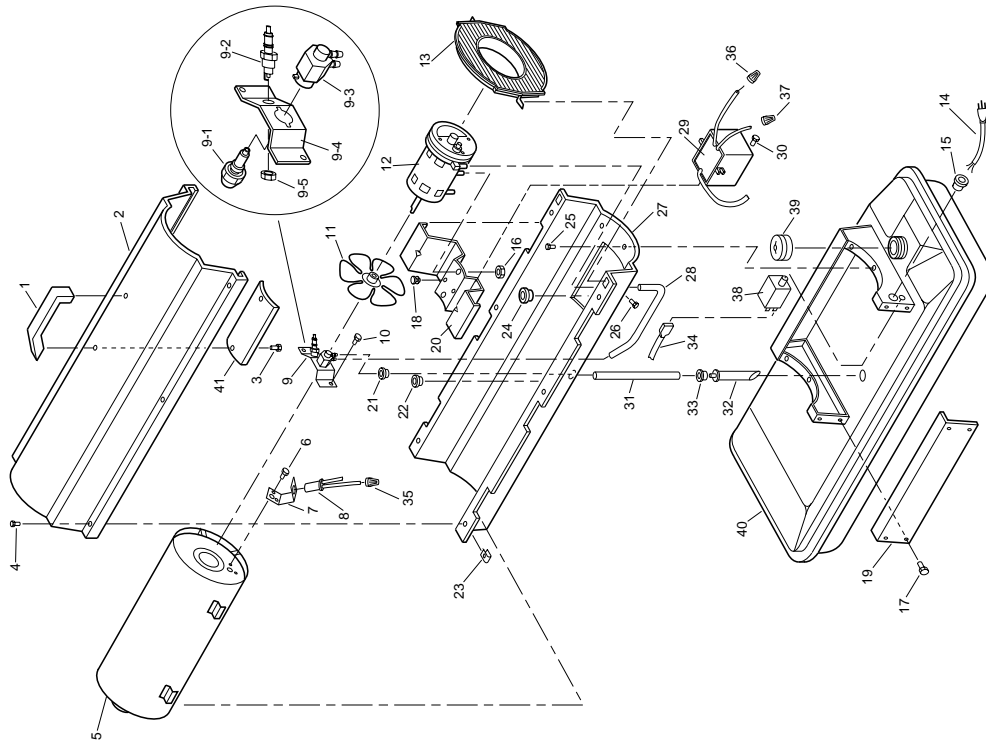

C35A

MOTOR PACKAGE ASSEMBLY

12

WIRING DIAGRAM