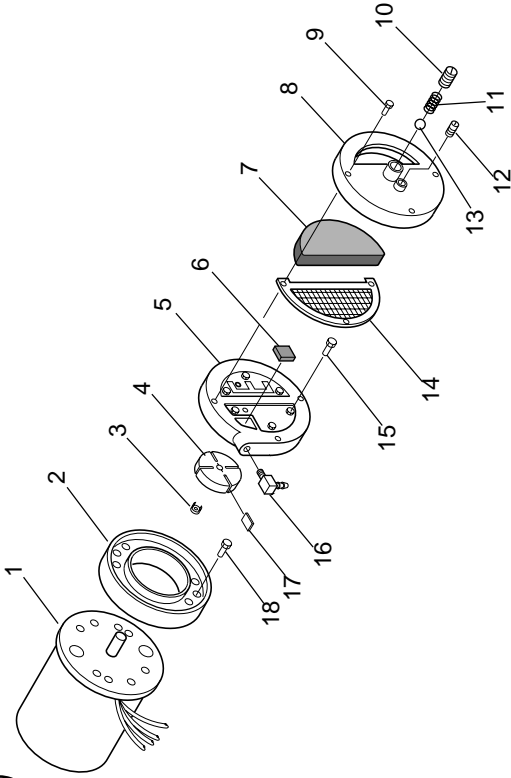

C35A

MOTOR PACKAGE ASSEMBLY

12

WIRING DIAGRAM