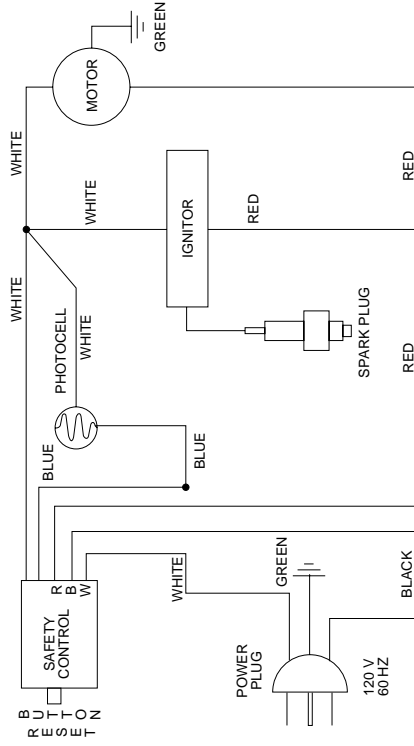

SPECIFICATIONS

Output Rating (BTU Per Hour) 35,000
Fuel Kerosene or #1 fuel oil
Fuel Tank Capacity (U. S. Gallons) 3
Fuel Consumption (Approximate U.S. Gallons Per Hour) 0.26
Electric Requirements 120V/60Hz
Amperage (During Normal Run) 2.4

Motor RPM 1725
Hot Air Output (Approximate CFM) 168
Air Pump Pressure (PSI) 3.0
Shipping Weight (Approximate Pounds) 42
Heater Weight Without Fuel (Approximate Pounds) 35